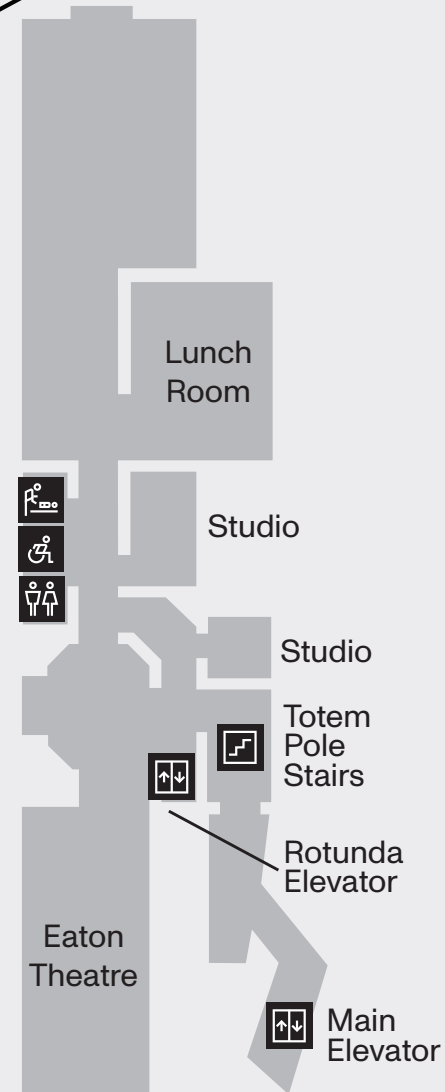

Level 4 galleries are temporarily closed for exhibition installation.

LEVEL B1

EAST

WEST

Use the Restaurant Elevator to access ROM Druxy's Café on Level B1.

For more information, or questions on access at ROM, please contact: accessibility@rom.on.ca

Weston Family Wing

Hilary and Galen Weston Wing

LEVEL 2

Mobility-Friendly Route Alternate Route

Weston Family Wing

Hilary and Galen Weston Wing

LEVEL 3