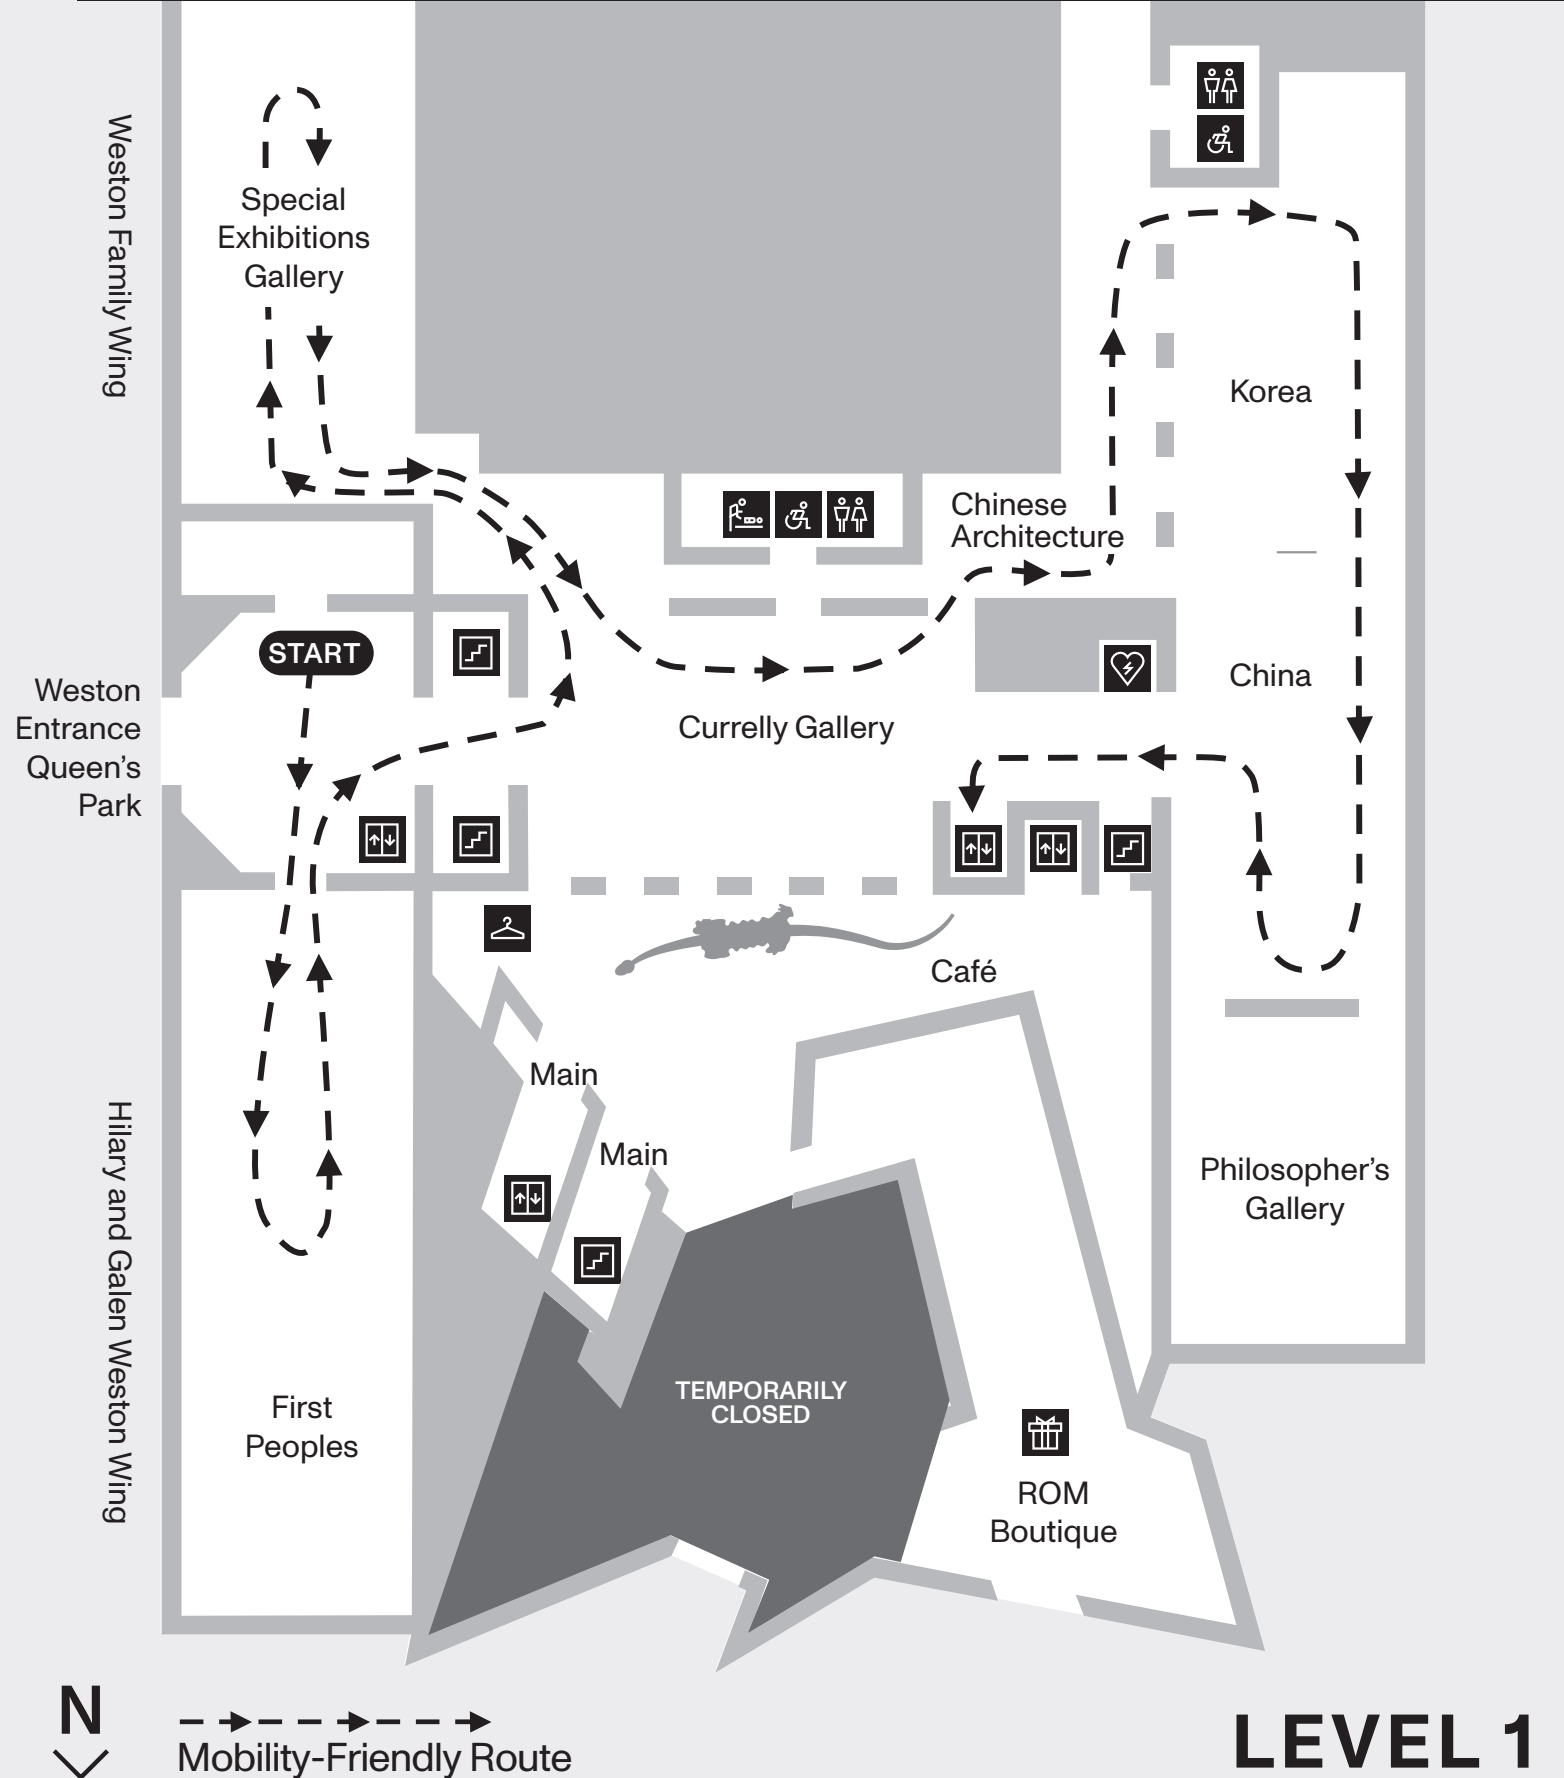

Level 4 galleries are temporarily closed for exhibition installation.

LEVEL B1

EAST

WEST

Use the Restaurant Elevator to access ROM Druxy's Café on Level B1.

For more information, or questions on access at ROM, please contact: accessibility@rom.on.ca

Weston Family Wing

Hilary and Galen Weston Wing

LEVEL 2

Mobility-Friendly Route Alternate Route

Weston Family Wing

Hilary and Galen Weston Wing

LEVEL 3