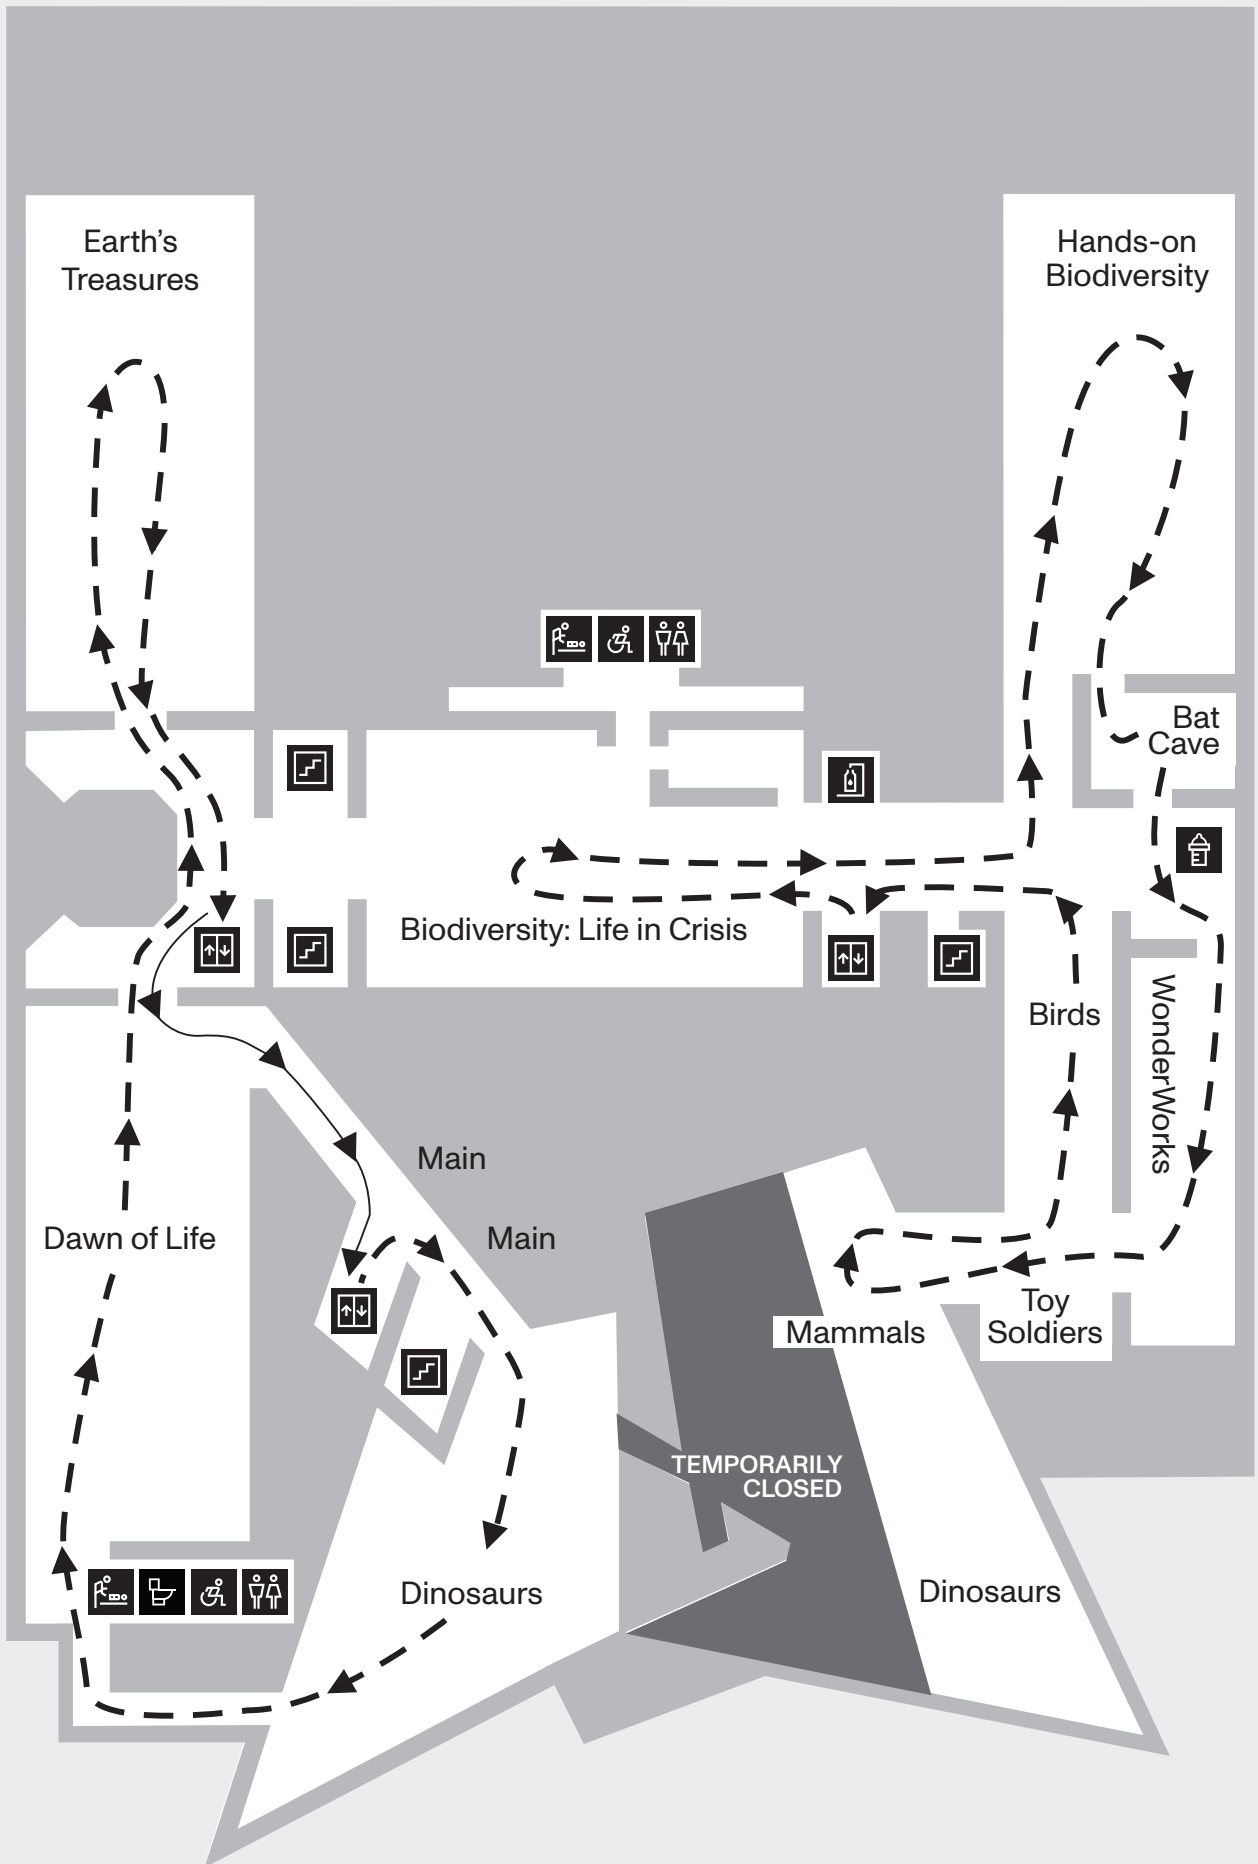

Level 4 galleries are temporarily closed for exhibition installation.

LEVEL B1

EAST

WEST

Use the Restaurant Elevator to access ROM Druxy's Café on Level B1.

For more information, or questions on access at ROM, please contact: accessibility@rom.on.ca

Weston Family Wing

Hilary and Galen Weston Wing

LEVEL 2

Mobility-Friendly Route Alternate Route

Weston Family Wing

Hilary and Galen Weston Wing

LEVEL 3