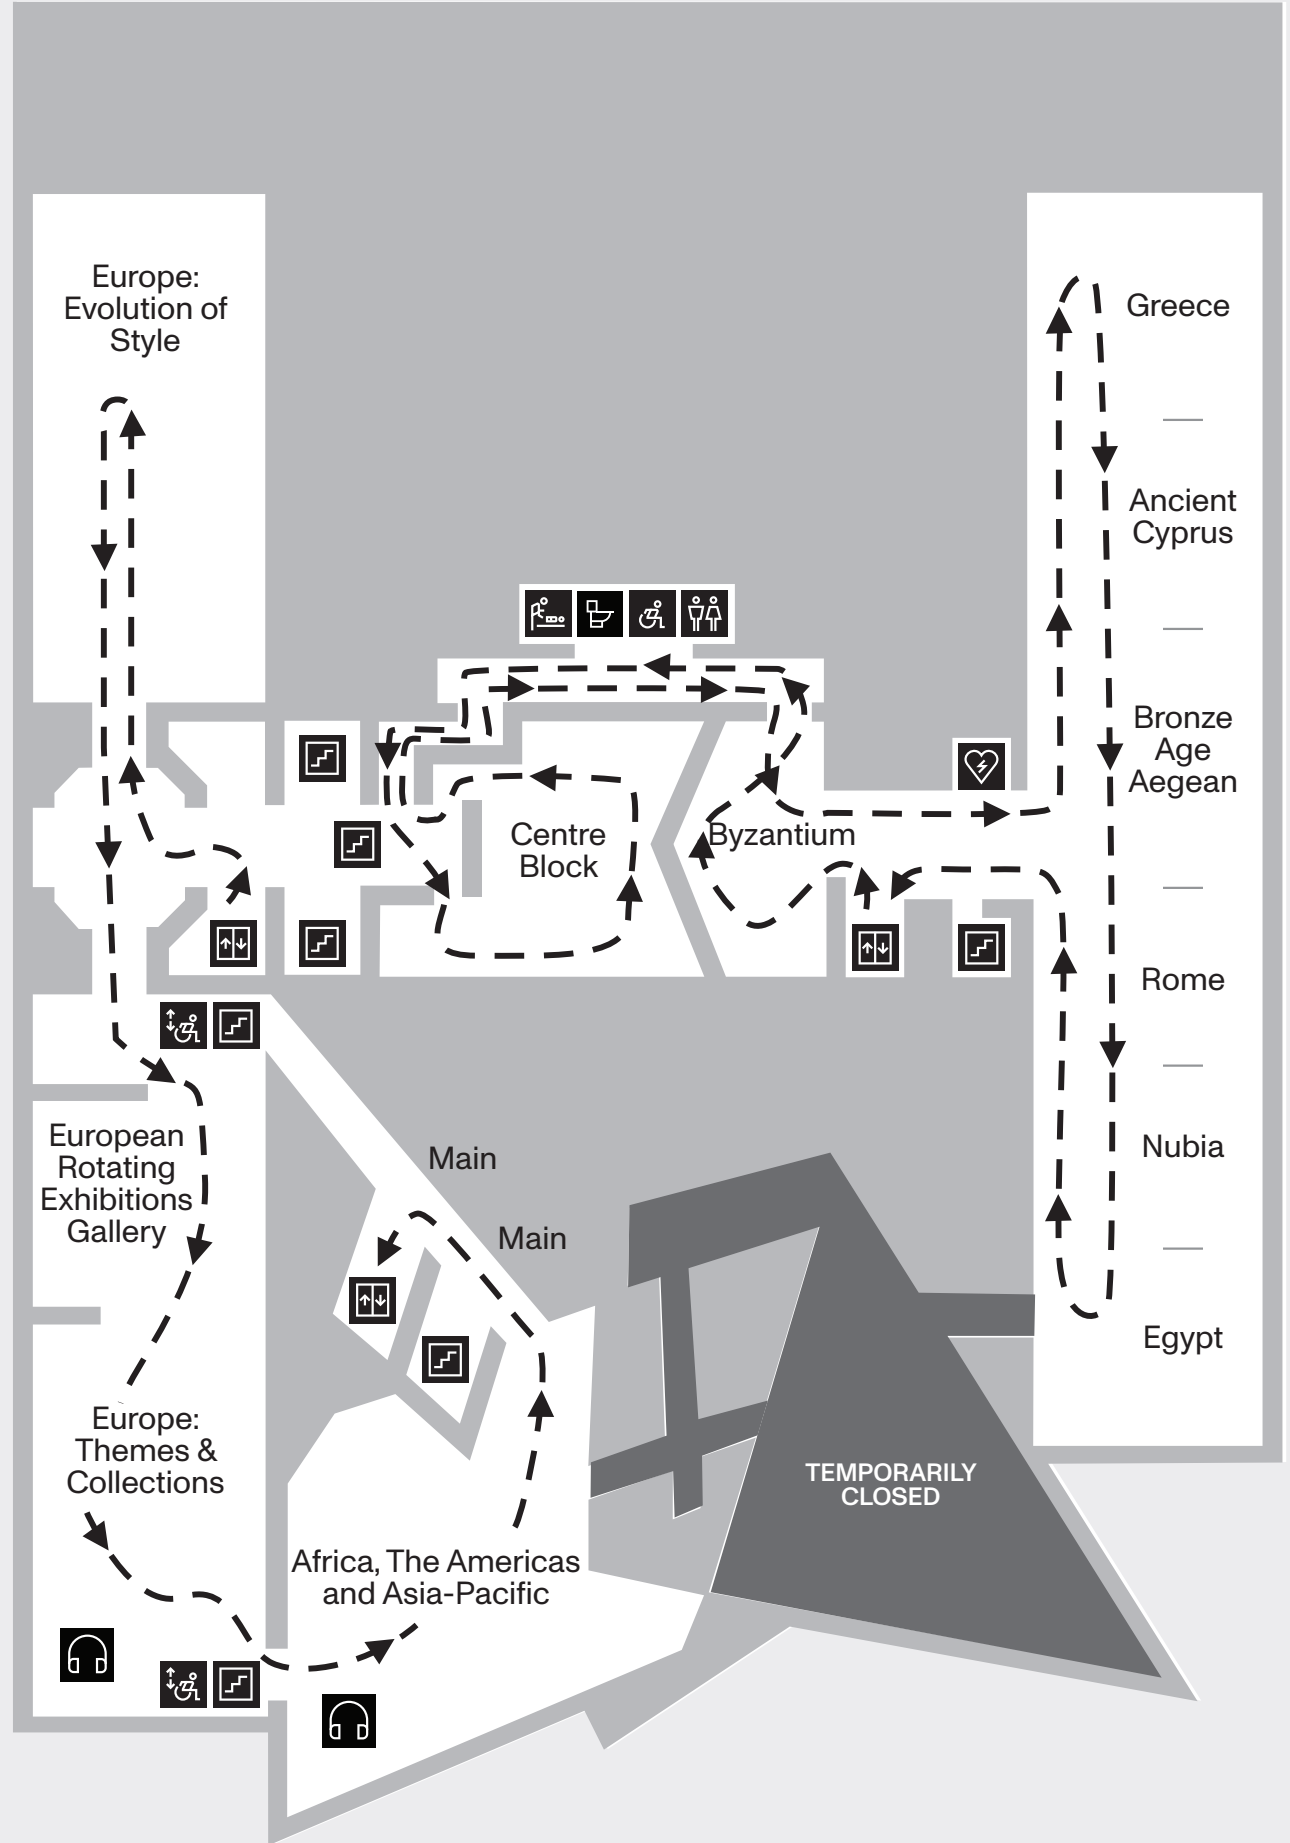

Level 4 galleries are temporarily closed for exhibition installation.

LEVEL B1

EAST

WEST

Use the Restaurant Elevator to access ROM Druxy's Café on Level B1.

For more information, or questions on access at ROM, please contact: accessibility@rom.on.ca

Weston Family Wing

Hilary and Galen Weston Wing

LEVEL 2

Mobility-Friendly Route Alternate Route

Weston Family Wing

Hilary and Galen Weston Wing

LEVEL 3