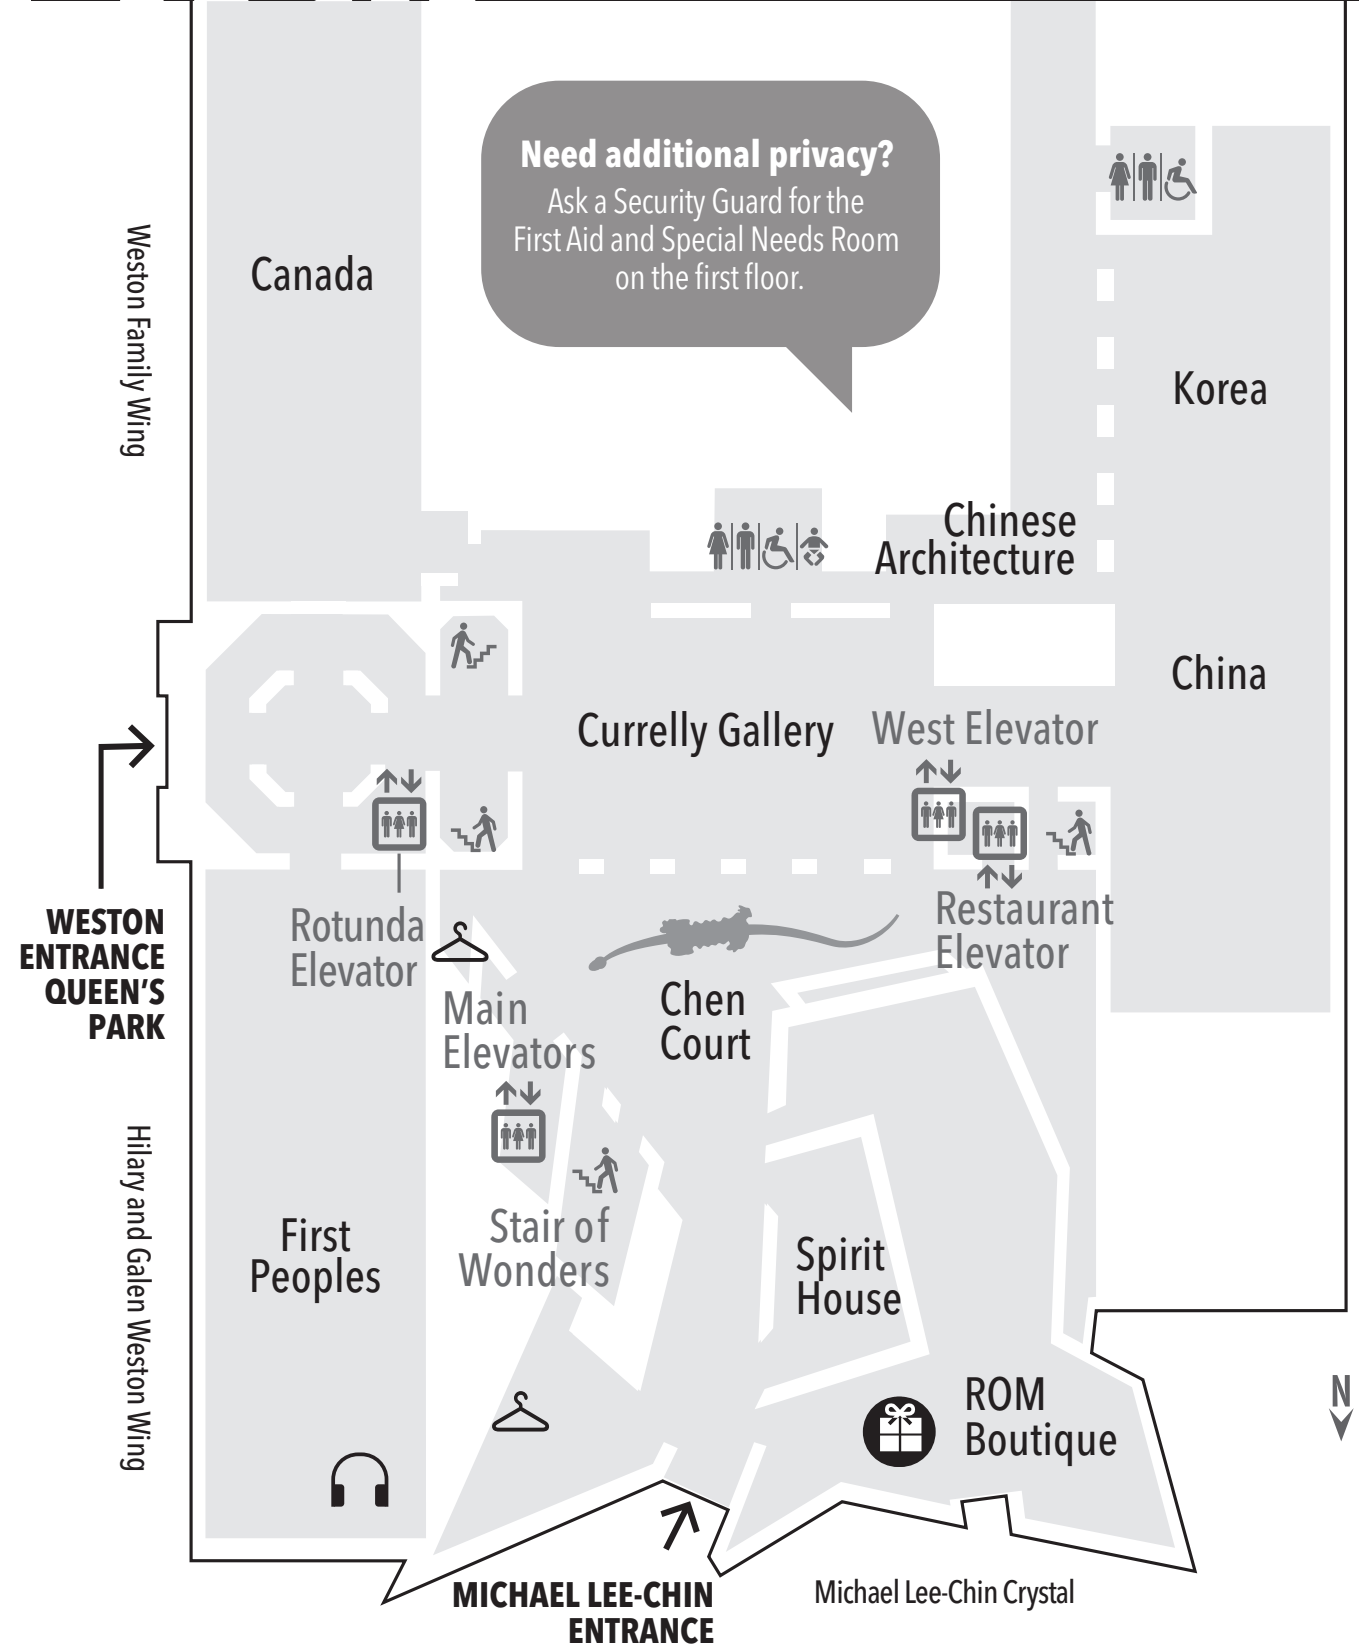

Continue your ROM journey!  
Use the Main Elevators to access  
the temporary exhibition  
galleries on Level 4 and B2.

Use the Restaurant Elevator  
to take a break in our  
ROM Druxy's Café  
on Level B1.

# LEVEL 4

Quiet Zone

EAST

WEST

# LEVEL B1

For more information, or  
questions on access at  
the ROM, please contact:  
[accessibility@rom.on.ca](mailto:accessibility@rom.on.ca)

ROYAL ONTARIO MUSEUM  
100 Queen's Park, Toronto, ON M5S 2C6  
T: 416.586.8000 [www.rom.on.ca](http://www.rom.on.ca)  
#atROM #ROMa11y @ROMtoronto

# MAP GUIDE