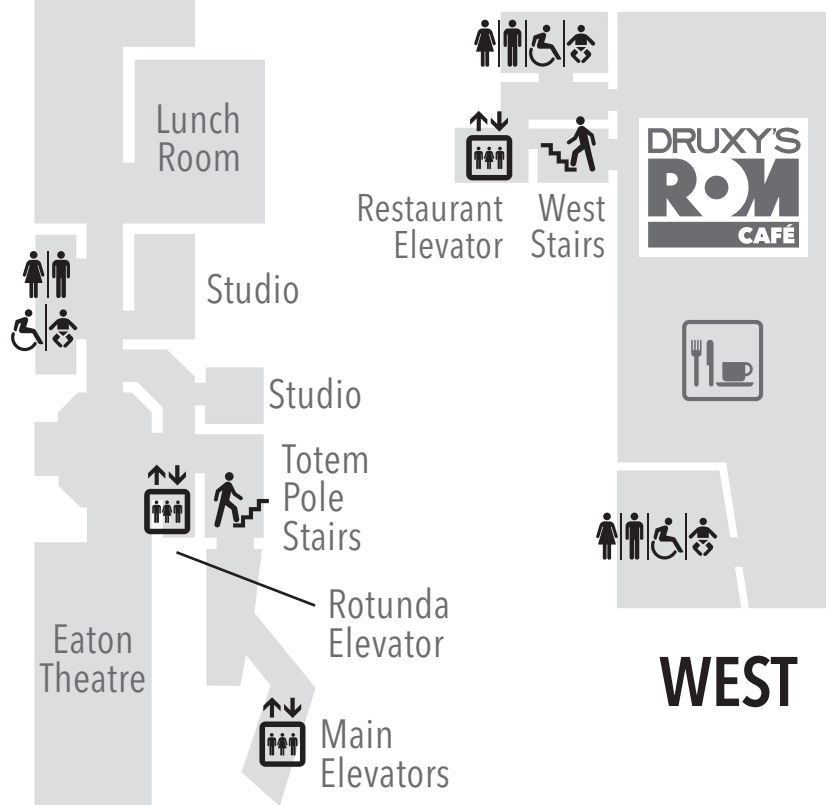

Continue your ROM journey!  
Use the Main Elevators to access  
the temporary exhibition  
galleries on Level 4 and B2.

Use the Restaurant Elevator  
to take a break in our  
ROM Druxy's Café  
on Level B1.

# LEVEL 4

Quiet Zone

EAST

WEST

# MAP GUIDE

# LEVEL 3