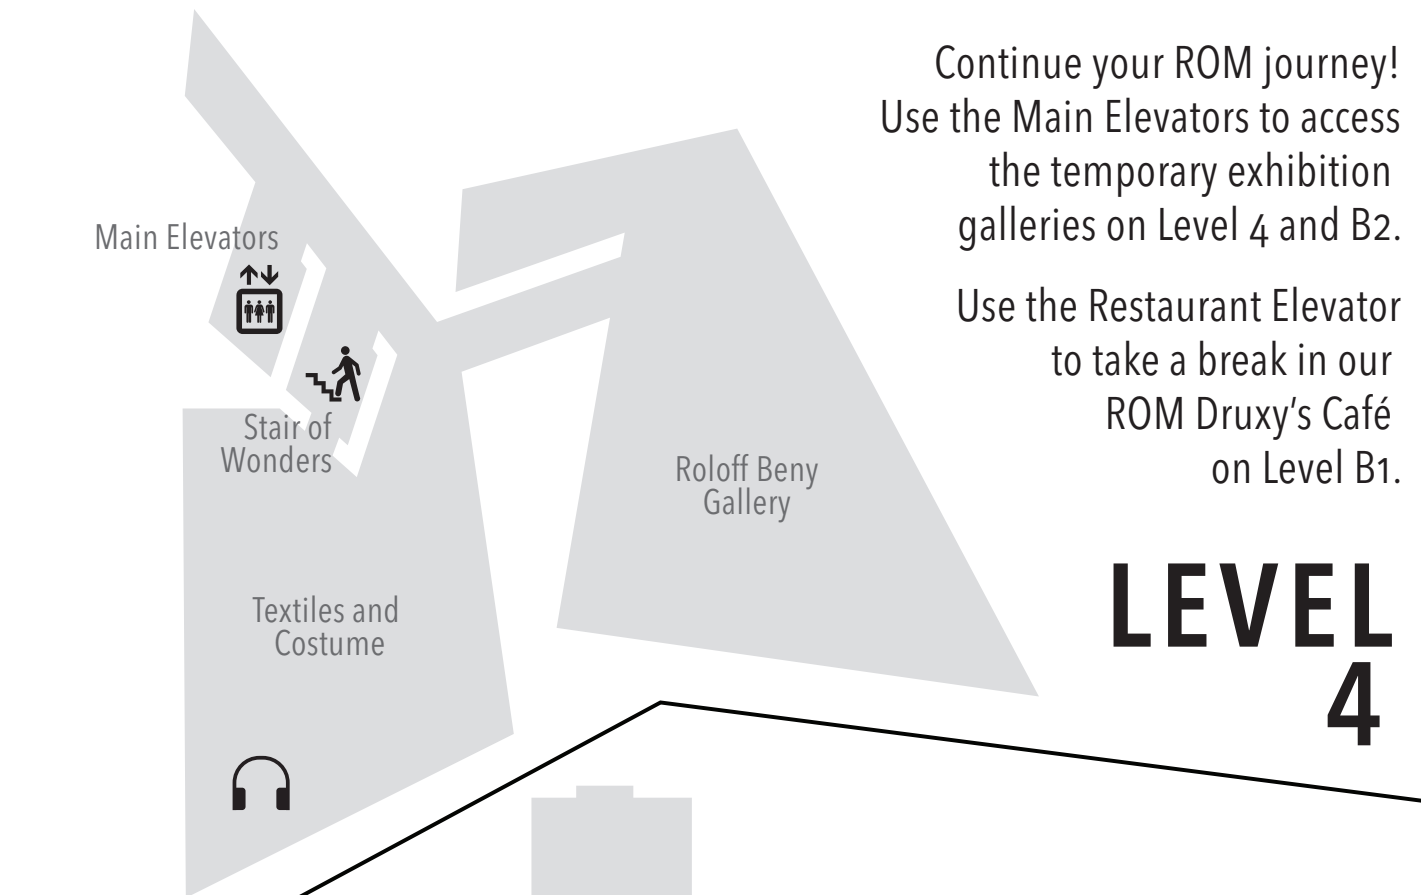

Continue your ROM journey!  
Use the Main Elevators to access  
the temporary exhibition  
galleries on Level 4 and B2.

Use the Restaurant Elevator  
to take a break in our  
ROM Druxy's Café  
on Level B1.

# LEVEL 4

Quiet Zone

EAST

WEST

# LEVEL B1

For more information, or  
questions on access at  
the ROM, please contact:  
[accessibility@rom.on.ca](mailto:accessibility@rom.on.ca)

ROYAL ONTARIO MUSEUM  
100 Queen's Park, Toronto, ON M5S 2C6  
T: 416.586.8000 [www.rom.on.ca](http://www.rom.on.ca)  
#atROM #ROMa11y @ROMtoronto

# MAP GUIDE