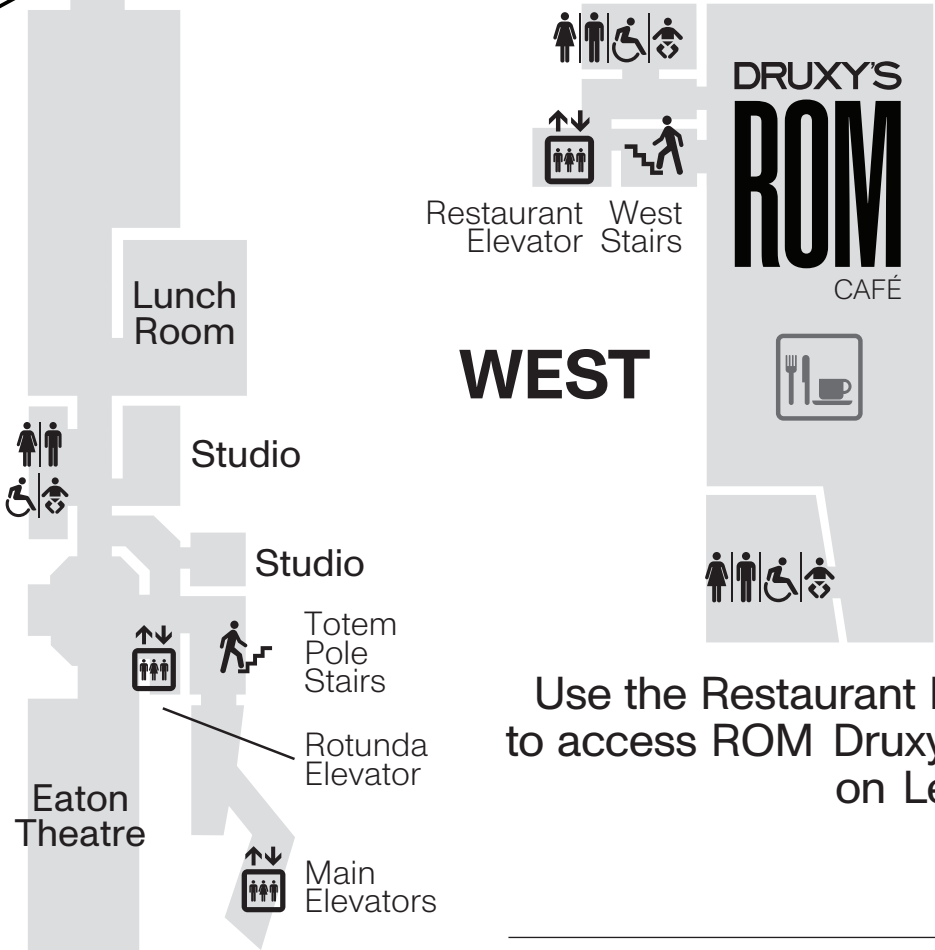

LEVEL 1

---> Mobility-Friendly Route

LEVEL 2

- Alternate Route
- - - - - Mobility-Friendly Route

LEVEL 3

LEVEL 4

Use the Main Elevators to access Level 4 and B2.

EAST

WEST

Use the Restaurant Elevator to access ROM Druxy's Café on Level B1.

LEVEL B1

For more information, or questions on access at ROM, please contact: accessibility@rom.on.ca