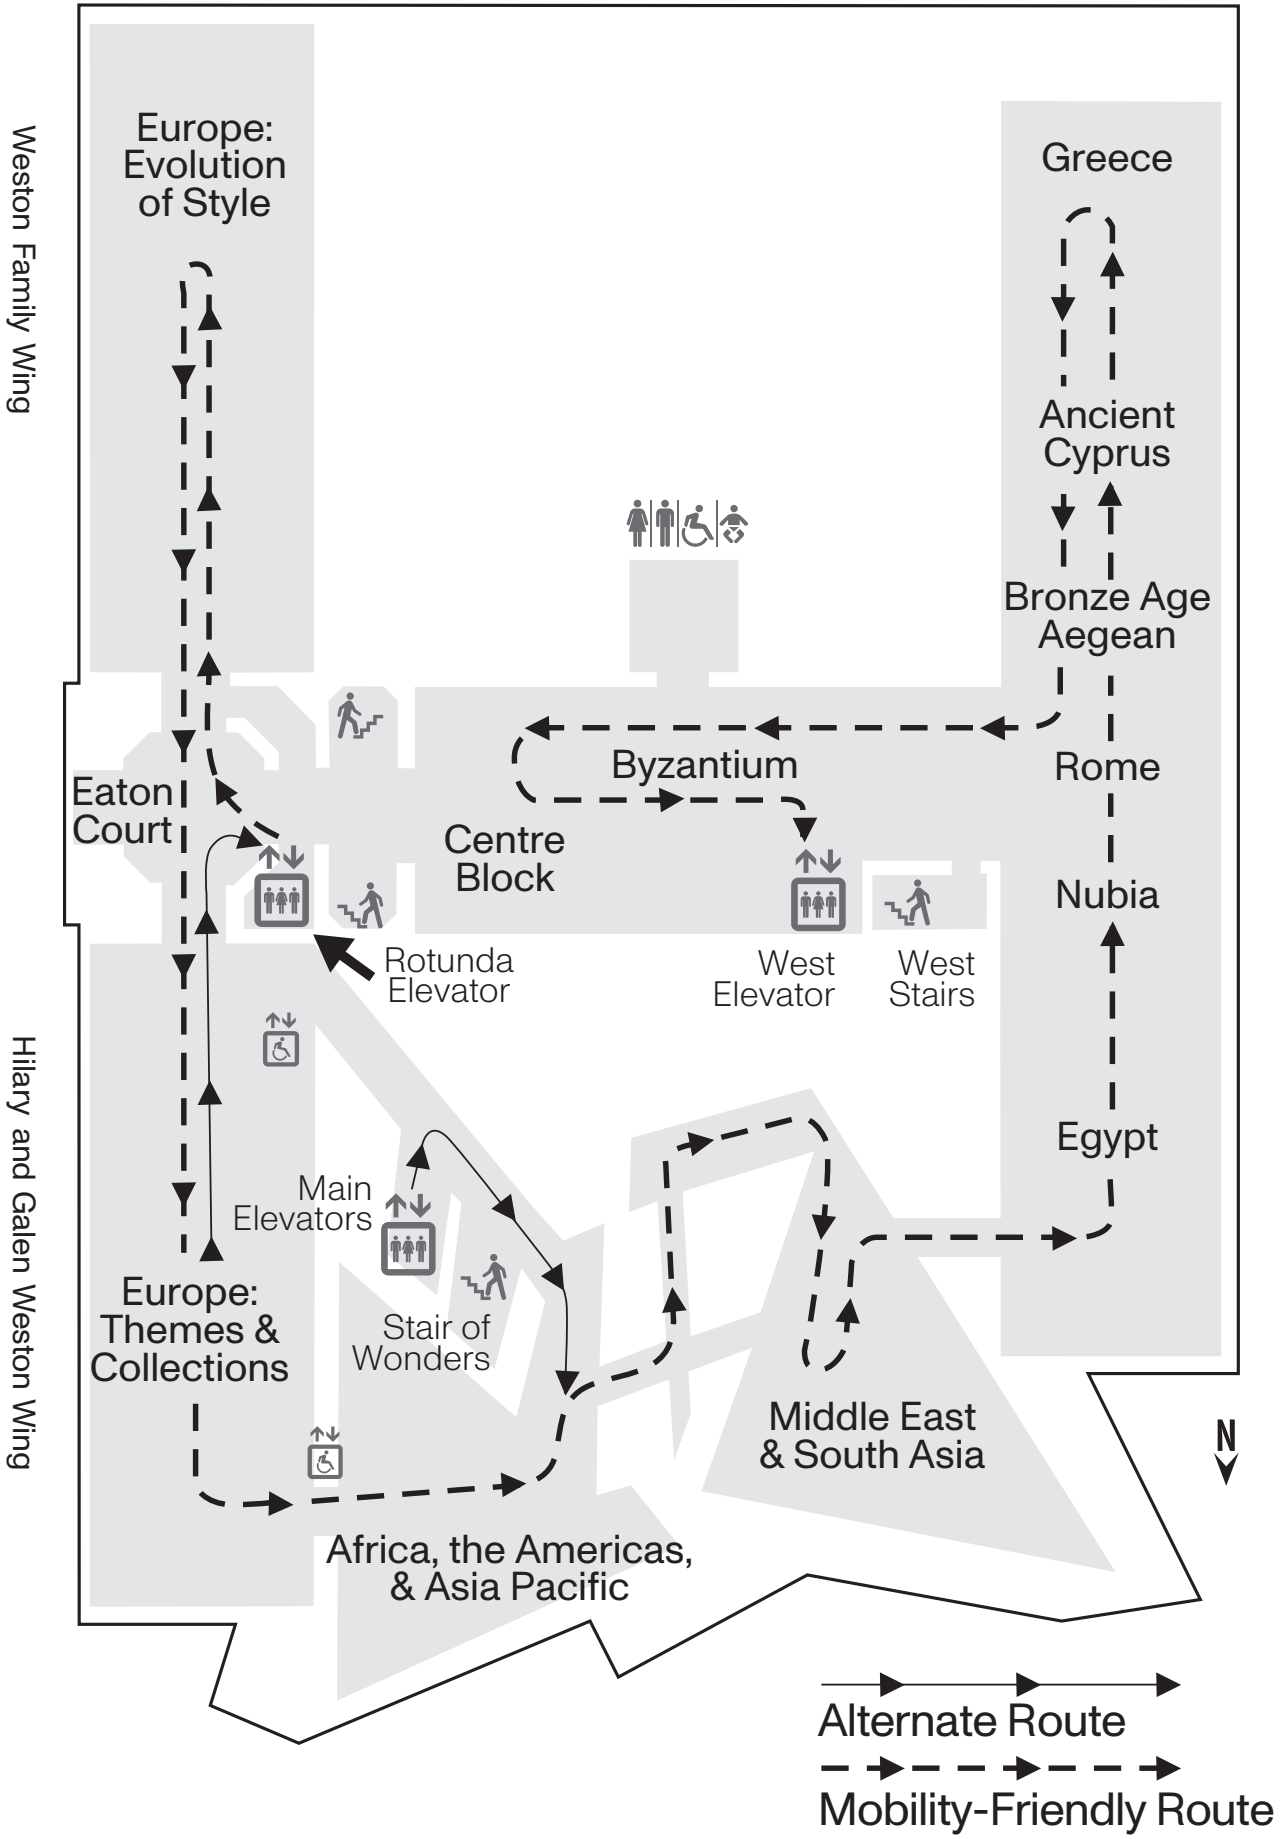

LEVEL 1

---> Mobility-Friendly Route

LEVEL 2

- Alternate Route
- - - - - Mobility-Friendly Route

LEVEL 3

LEVEL 4

Use the Main Elevators to access Level 4 and B2.

EAST

WEST

Use the Restaurant Elevator to access ROM Druxy's Café on Level B1.

LEVEL B1

For more information, or questions on access at ROM, please contact: accessibility@rom.on.ca