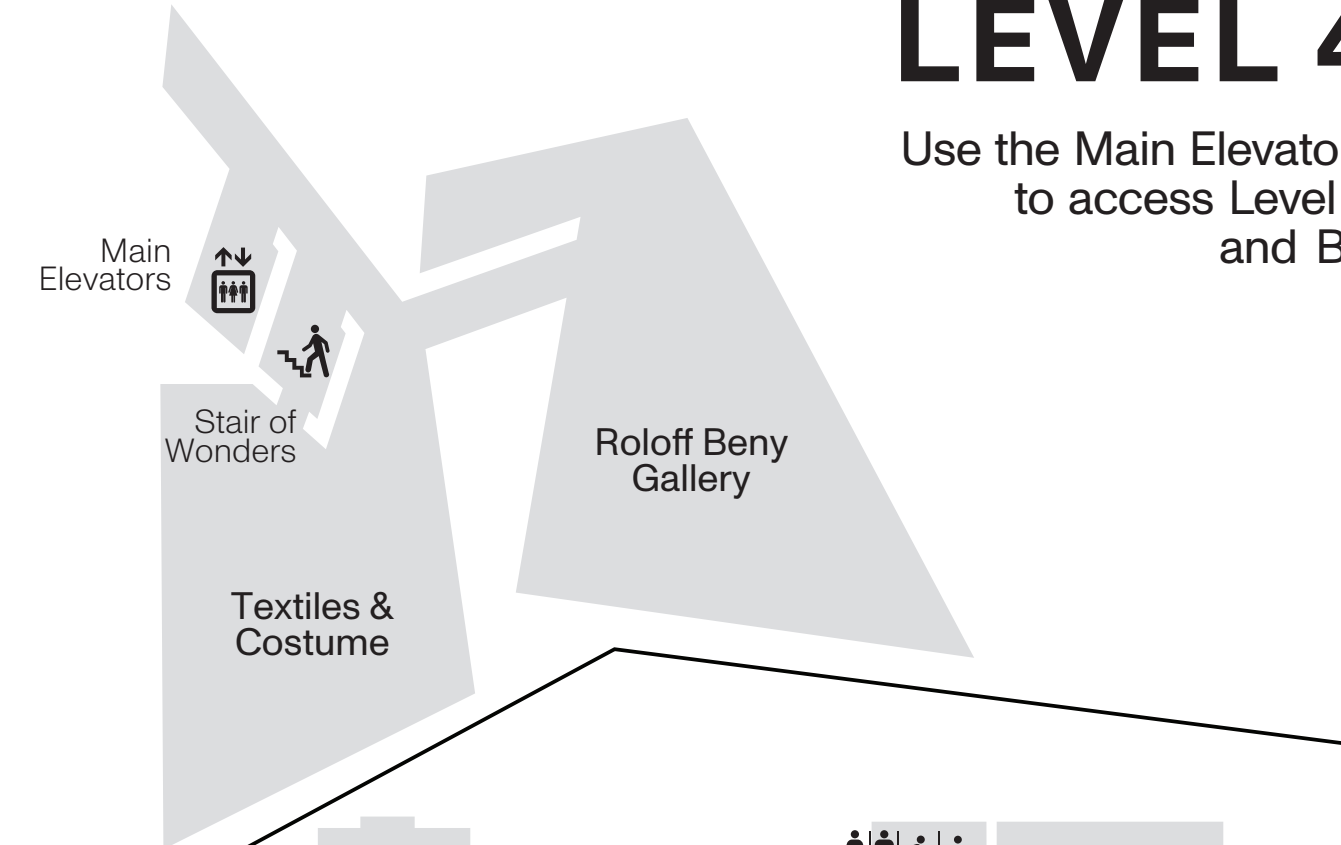

LEVEL 1

---> Mobility-Friendly Route

LEVEL 2

- Alternate Route
- - - - - Mobility-Friendly Route

LEVEL 3

LEVEL 4

Use the Main Elevators to access Level 4 and B2.

EAST

WEST

Use the Restaurant Elevator to access ROM Druxy's Café on Level B1.

LEVEL B1

For more information, or questions on access at ROM, please contact: accessibility@rom.on.ca