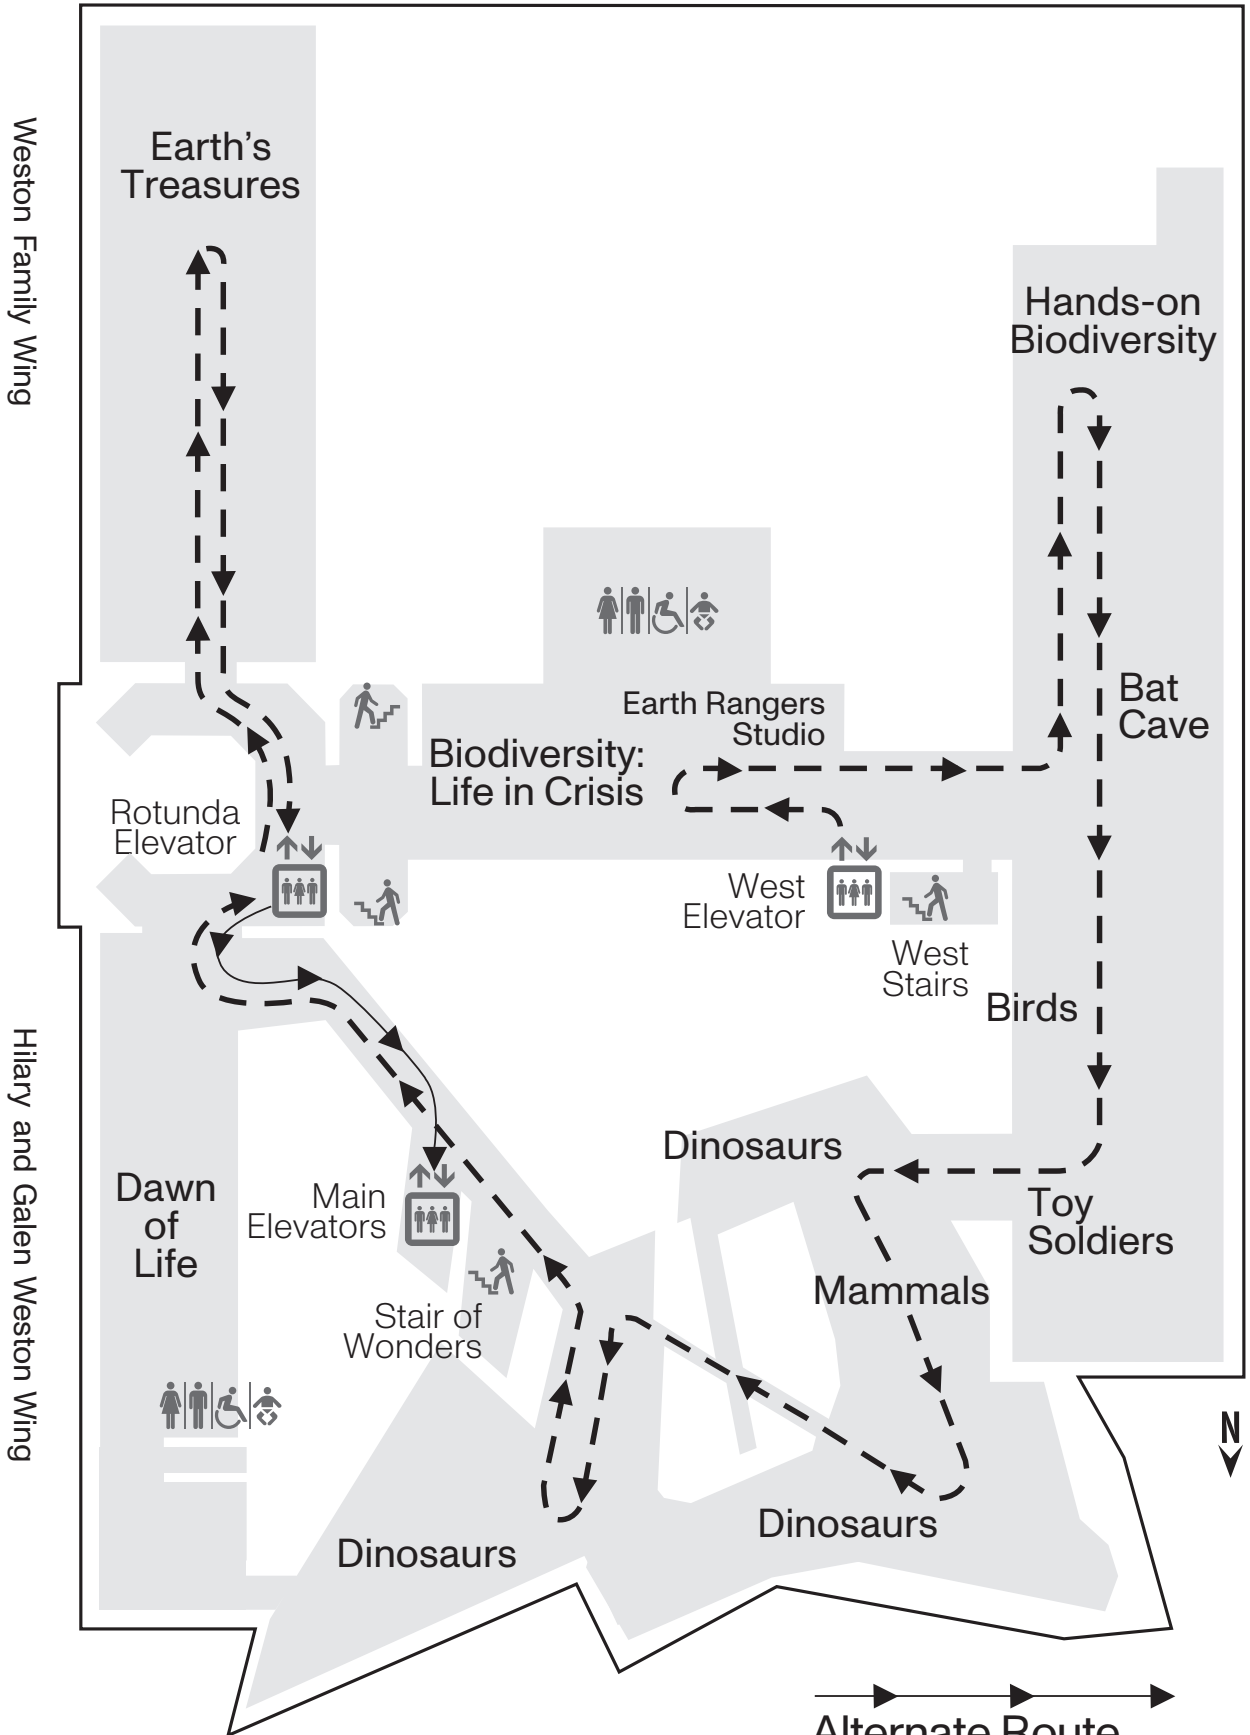

LEVEL 1

---> Mobility-Friendly Route

LEVEL 2

- Alternate Route
- - - - - Mobility-Friendly Route

LEVEL 3

LEVEL 4

Use the Main Elevators to access Level 4 and B2.

EAST

WEST

Use the Restaurant Elevator to access ROM Druxy's Café on Level B1.

LEVEL B1

For more information, or questions on access at ROM, please contact: accessibility@rom.on.ca