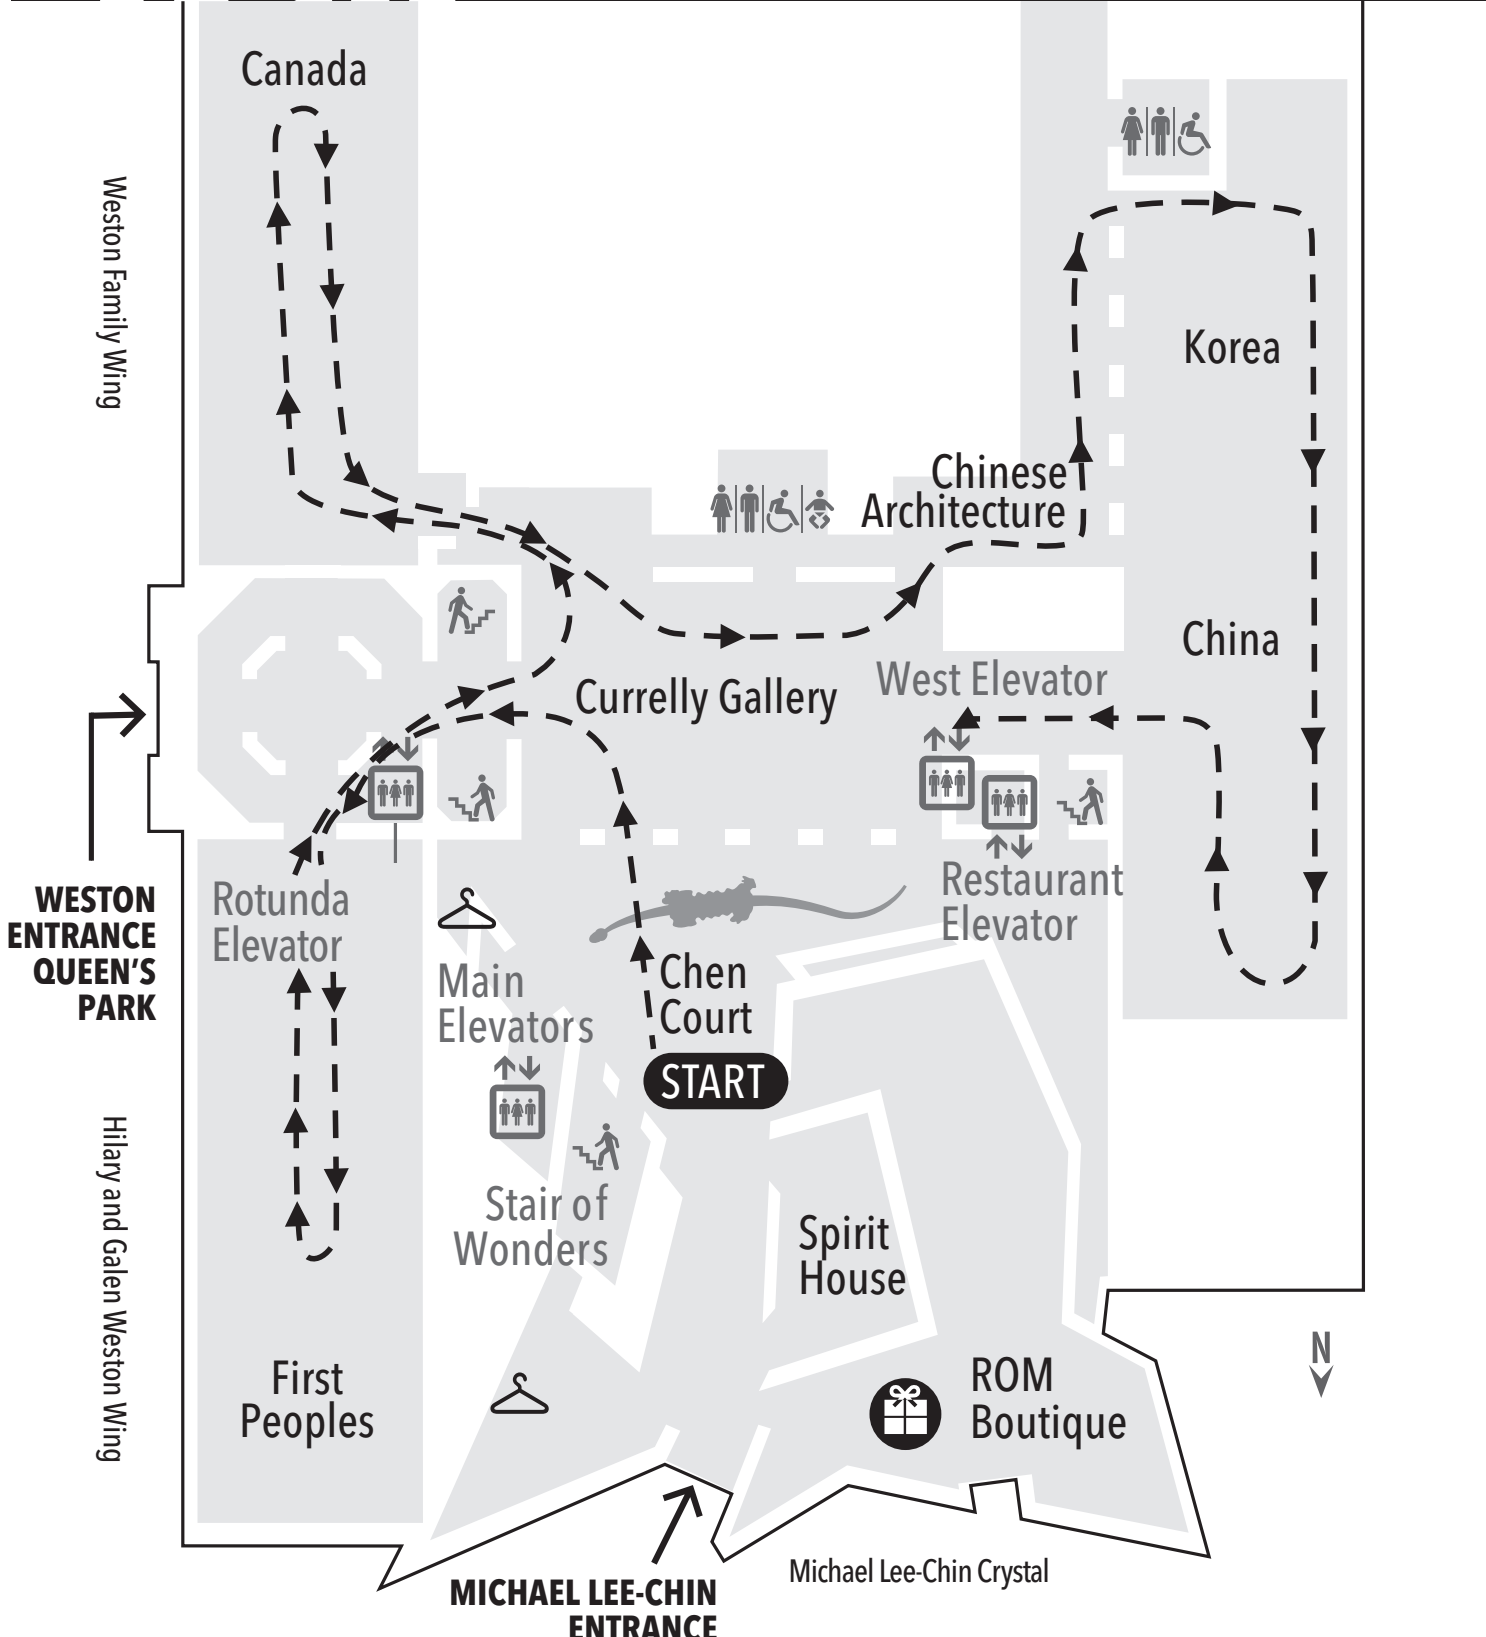

Continue your ROM journey!  
Use the Main Elevators to access  
the temporary exhibition  
galleries on Level 4 and B2.

Use the Restaurant Elevator  
to take a break in our  
ROM Druxy's Café  
on Level B1.

# LEVEL 4

# ROM MOBILITY-FRIENDLY GUIDE

For more information, or  
questions on access at  
the ROM, please contact:  
[accessibility@rom.on.ca](mailto:accessibility@rom.on.ca)

ROYAL ONTARIO MUSEUM  
100 Queen's Park, Toronto, ON M5S 2C6  
T: 416.586.8000 [www.rom.on.ca](http://www.rom.on.ca)  
#atROM #ROMa11y @ROMtoronto

# LEVEL 1

---> Mobility-Friendly Route