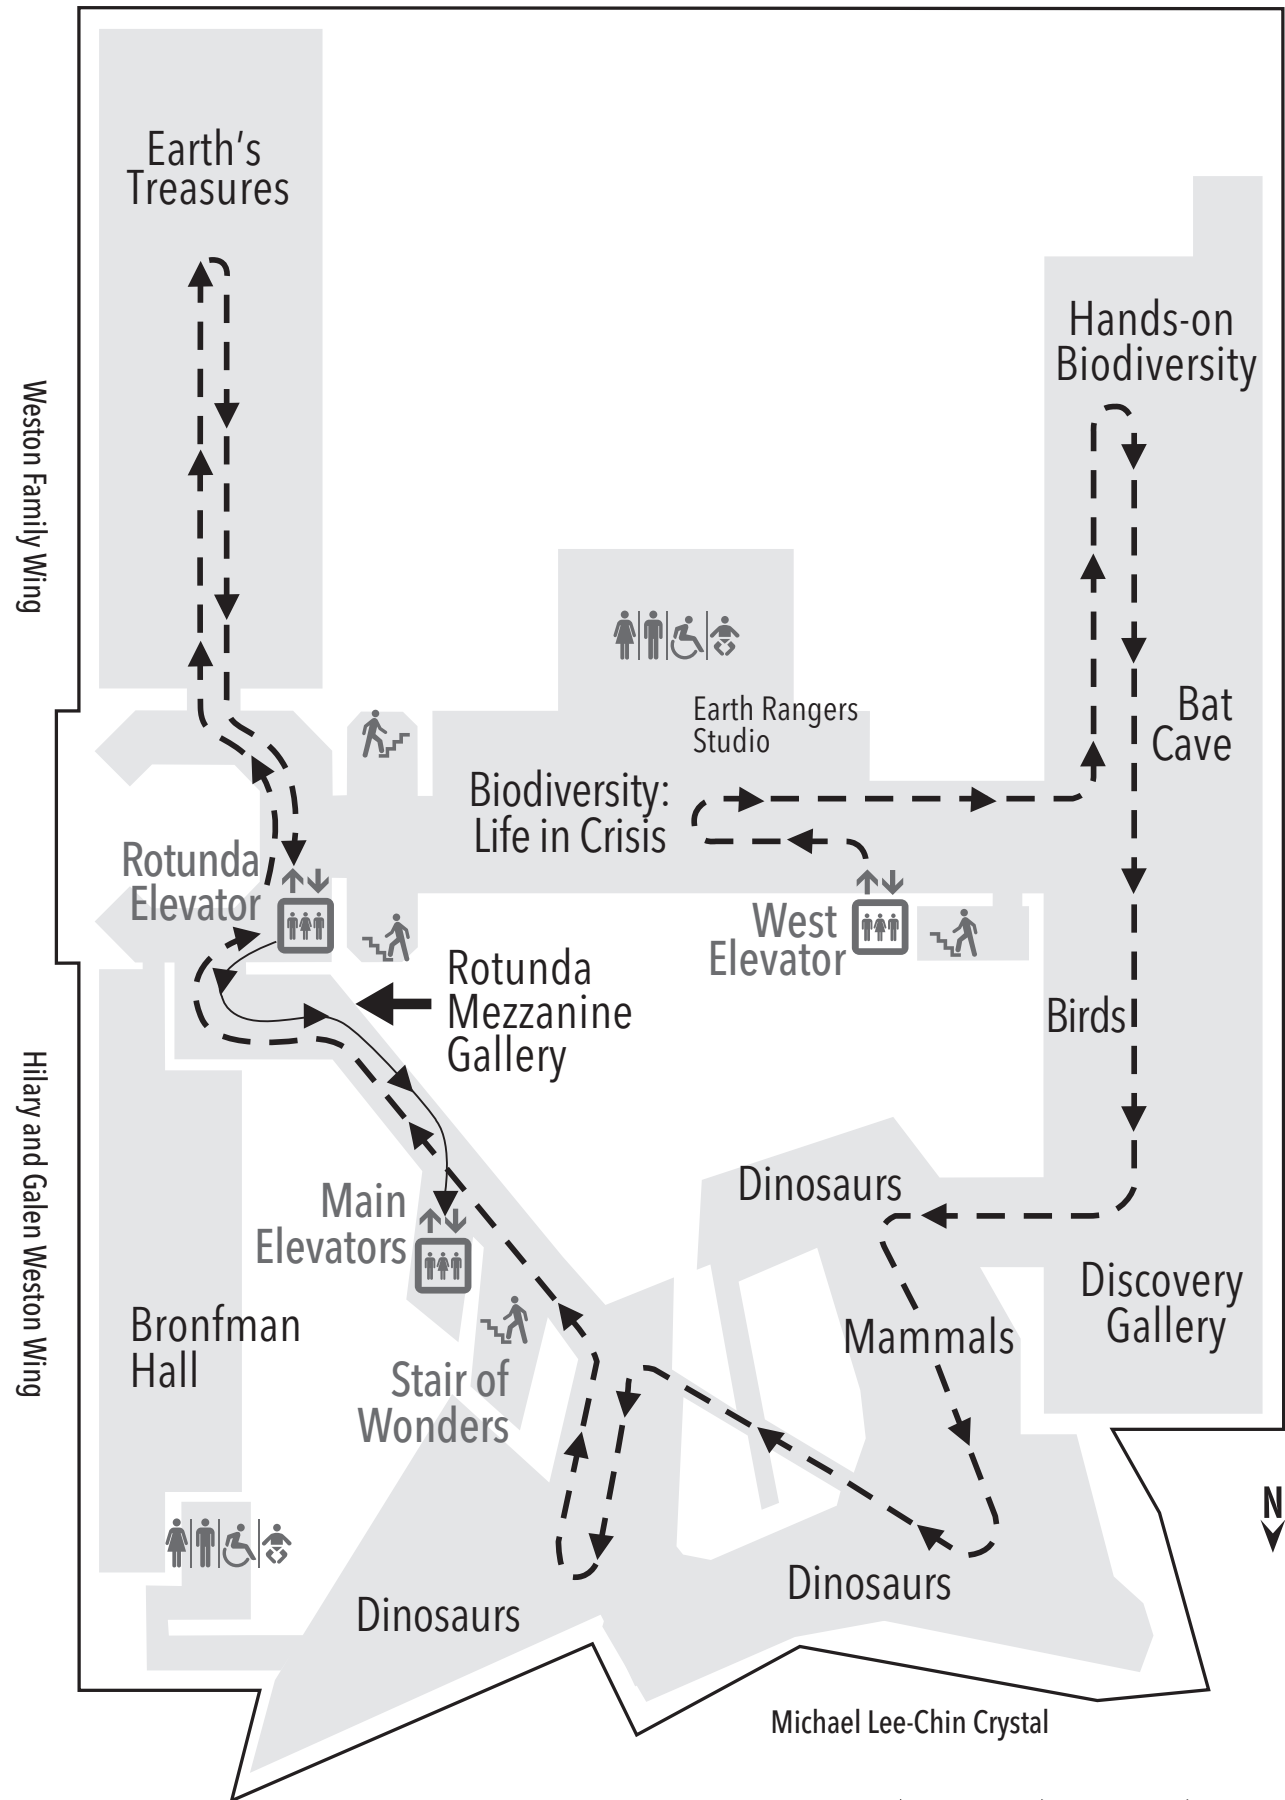

Continue your ROM journey!  
Use the Main Elevators to access  
the temporary exhibition  
galleries on Level 4 and B2.

Use the Restaurant Elevator  
to take a break in our  
ROM Druxy's Café  
on Level B1.

# ROM MOBILITY-FRIENDLY GUIDE

For more information, or  
questions on access at  
the ROM, please contact:  
[accessibility@rom.on.ca](mailto:accessibility@rom.on.ca)

ROYAL ONTARIO MUSEUM  
100 Queen's Park, Toronto, ON M5S 2C6  
T: 416.586.8000 [www.rom.on.ca](http://www.rom.on.ca)  
#atROM #ROMa11y @ROMtoronto

# LEVEL B1

# LEVEL 1

---> Mobility-Friendly Route