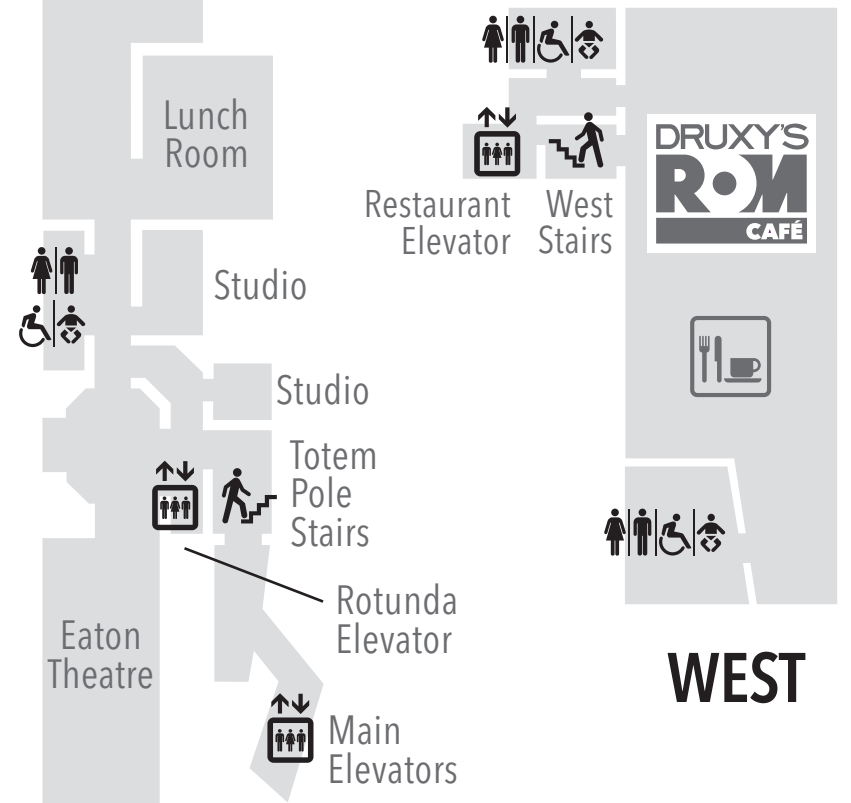

Continue your ROM journey!  
Use the Main Elevators to access  
the temporary exhibition  
galleries on Level 4 and B2.

Use the Restaurant Elevator  
to take a break in our  
ROM Druxy's Café  
on Level B1.

# LEVEL 4

# ROM MOBILITY-FRIENDLY GUIDE

For more information, or  
questions on access at  
the ROM, please contact:  
[accessibility@rom.on.ca](mailto:accessibility@rom.on.ca)

ROYAL ONTARIO MUSEUM  
100 Queen's Park, Toronto, ON M5S 2C6  
T: 416.586.8000 [www.rom.on.ca](http://www.rom.on.ca)  
#atROM #ROMa11y @ROMtoronto

# LEVEL 3