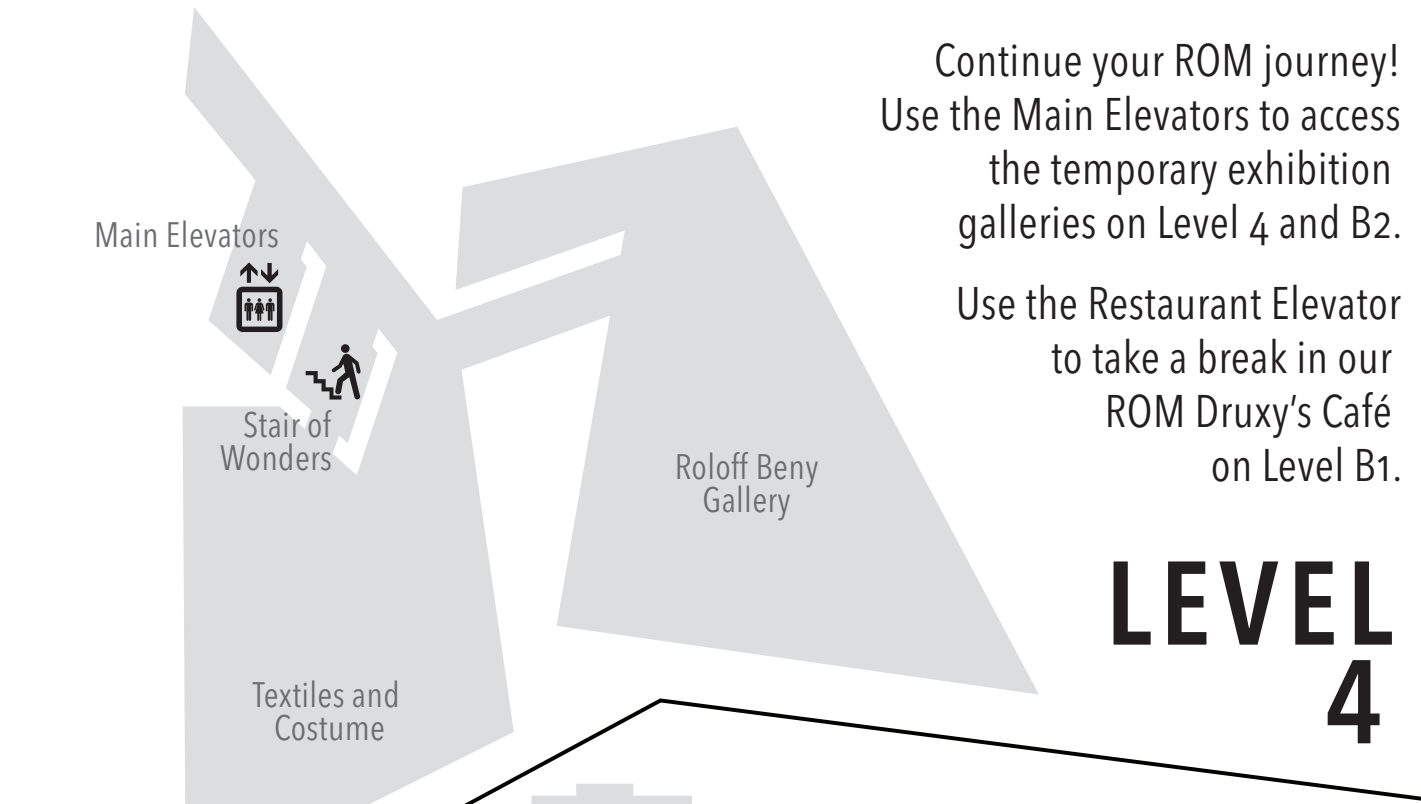

Continue your ROM journey!  
Use the Main Elevators to access  
the temporary exhibition  
galleries on Level 4 and B2.

Use the Restaurant Elevator  
to take a break in our  
ROM Druxy's Café  
on Level B1.

# LEVEL 4

# LEVEL 1

---> Mobility-Friendly Route

# LEVEL 3