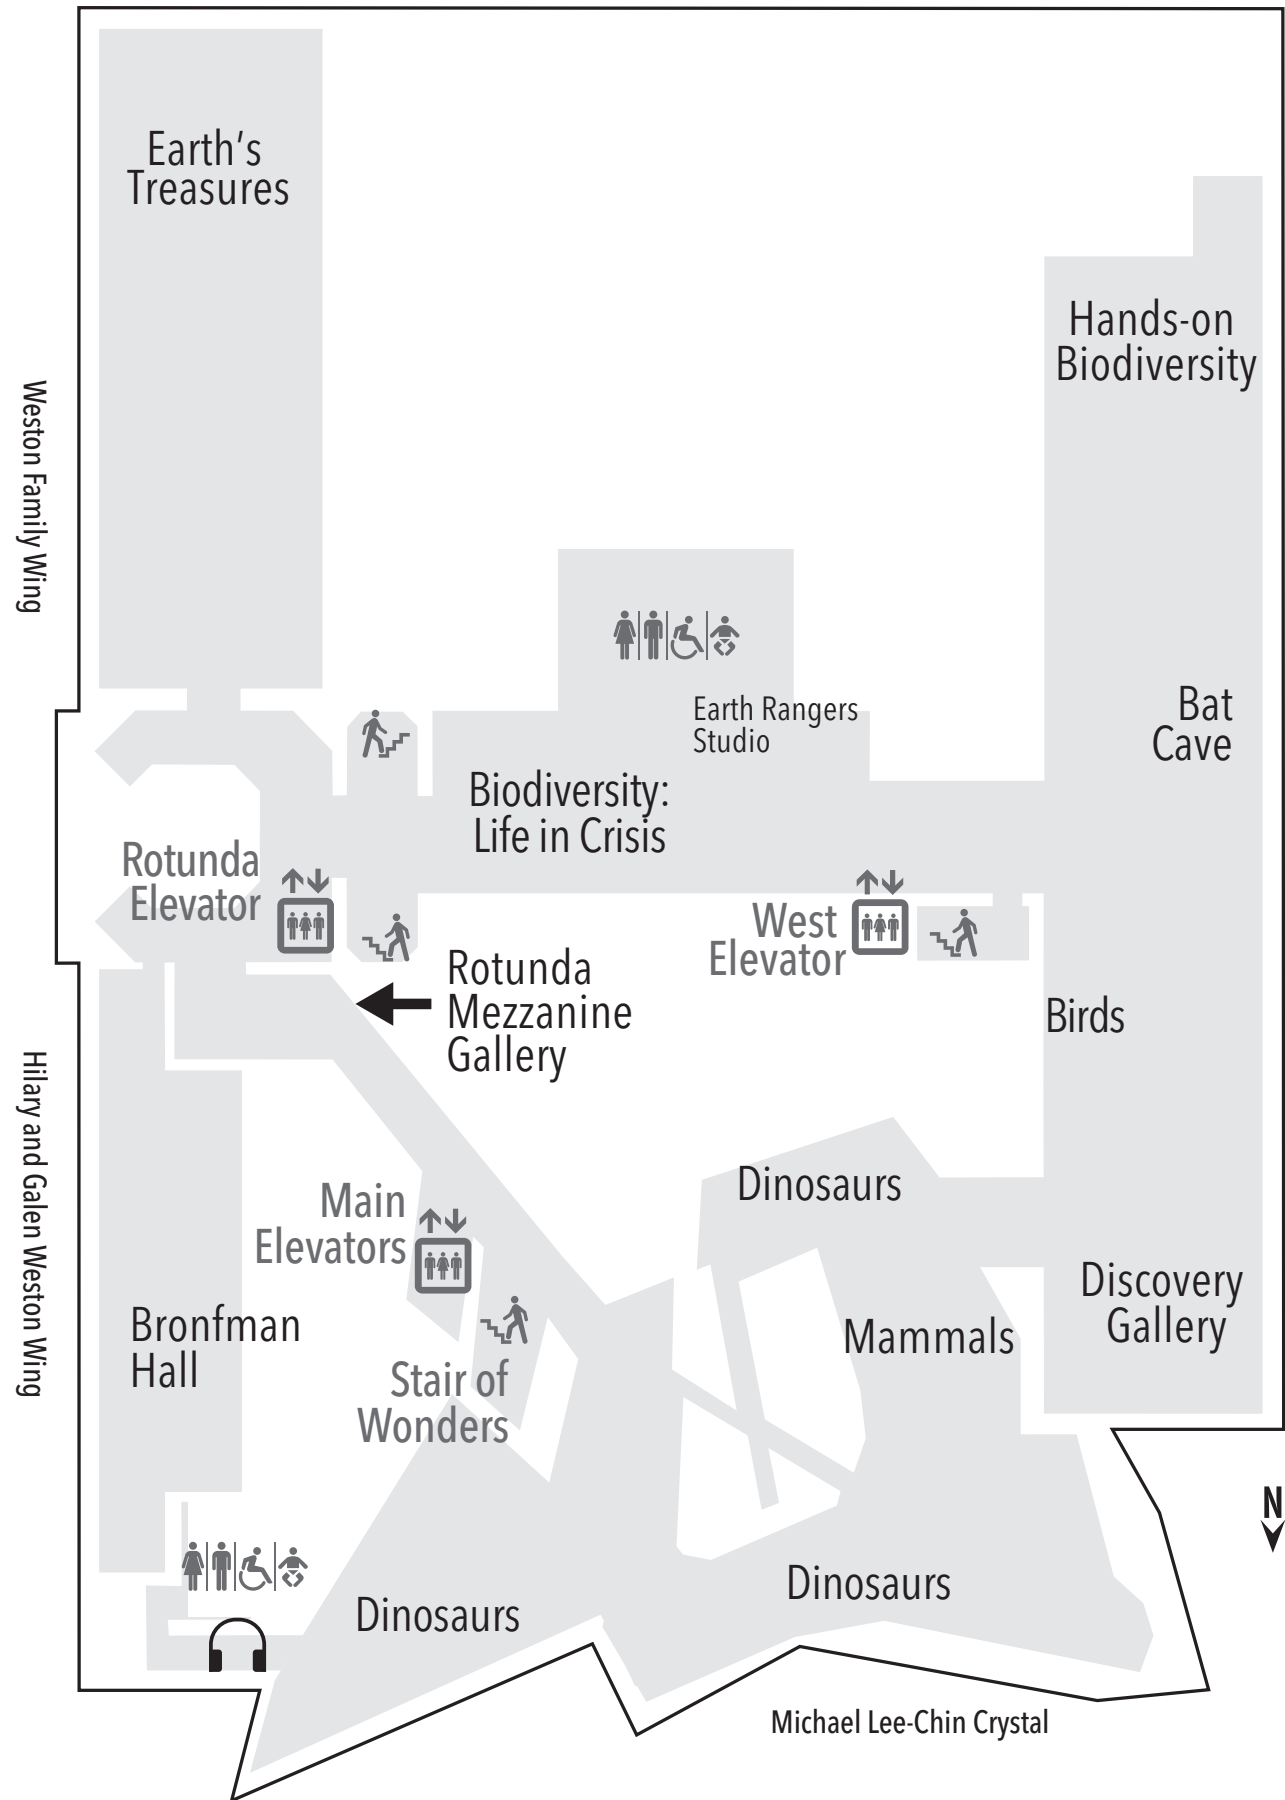

Continue your ROM journey!
Use the Main Elevators to access
the temporary exhibition
galleries on Level 4 and B2.

Use the Restaurant Elevator
to take a break in our
ROM Druxy's Café
on Level B1.

LEVEL 4

Quiet Zone

EAST

LEVEL B1

For more information, or
questions on access at
the ROM, please contact:
accessibility@rom.on.ca

ROYAL ONTARIO MUSEUM
100 Queen's Park, Toronto, ON M5S 2C6
T: 416.586.8000 www.rom.on.ca
#atROM #ROMa11y @ROMtoronto

MAP GUIDE

Need additional privacy?
Ask a Security Guard for the
First Aid and Special Needs Room
on the first floor.

MAIN ENTRANCE

LEVEL 1

Quiet Zone

LEVEL 2

LEVEL 3