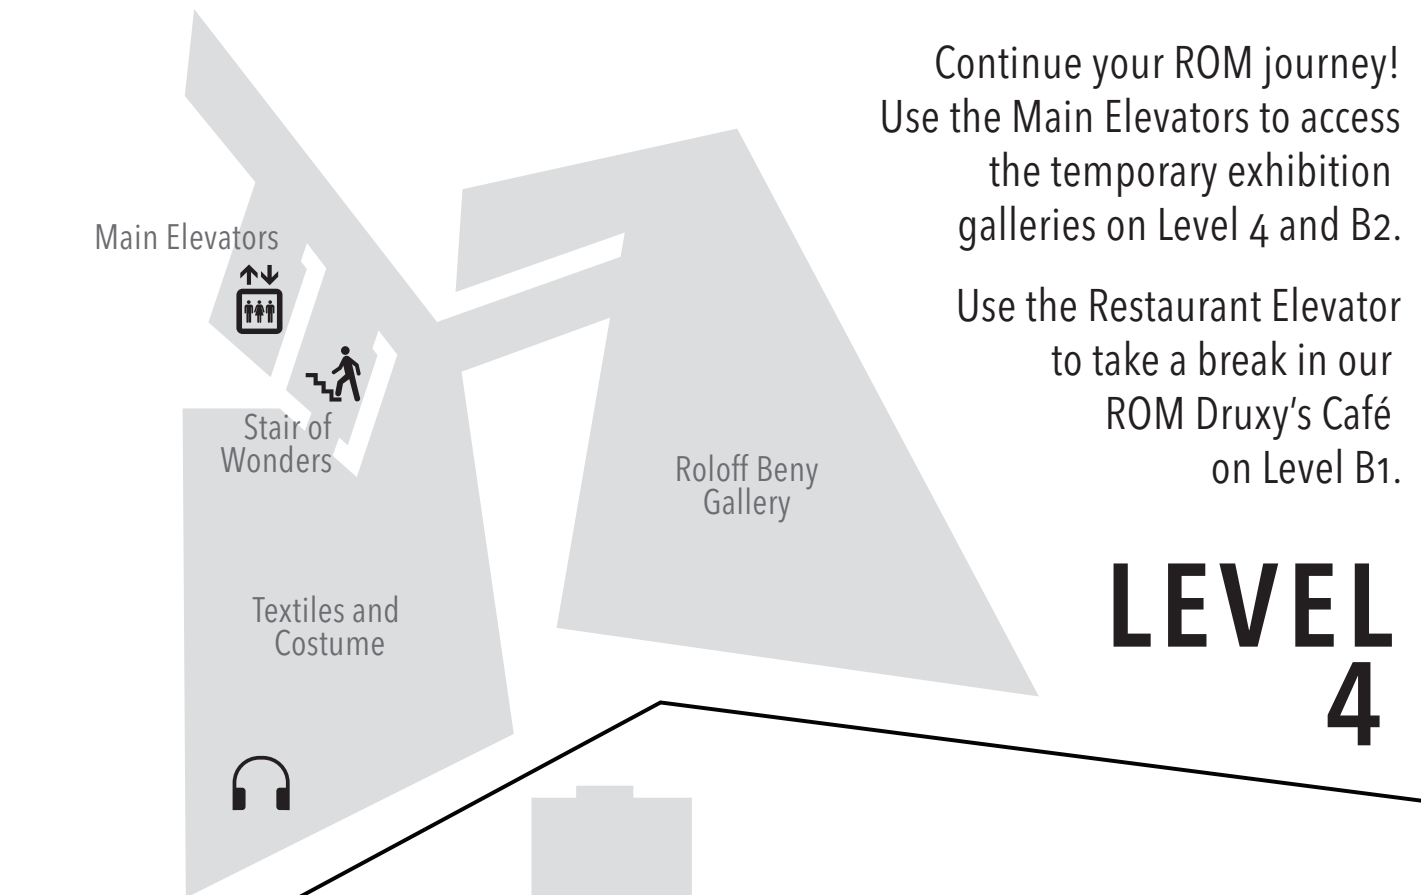

Continue your ROM journey!
Use the Main Elevators to access
the temporary exhibition
galleries on Level 4 and B2.

Use the Restaurant Elevator
to take a break in our
ROM Druxy's Café
on Level B1.

LEVEL 4

Quiet Zone

EAST

LEVEL B1

For more information, or
questions on access at
the ROM, please contact:
accessibility@rom.on.ca

ROYAL ONTARIO MUSEUM
100 Queen's Park, Toronto, ON M5S 2C6
T: 416.586.8000 www.rom.on.ca
#atROM #ROMa11y @ROMtoronto

MAP GUIDE

Need additional privacy?
Ask a Security Guard for the
First Aid and Special Needs Room
on the first floor.

MAIN ENTRANCE

LEVEL 1

Quiet Zone

LEVEL 2

LEVEL 3