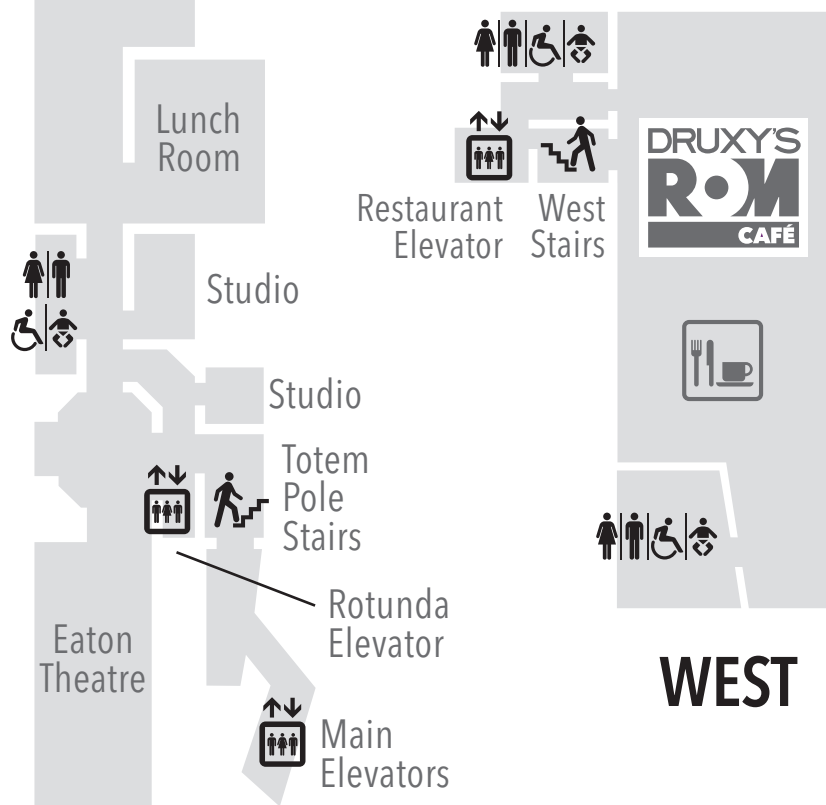

Continue your ROM journey!
Use the Main Elevators to access
the temporary exhibition
galleries on Level 4 and B2.

Use the Restaurant Elevator
to take a break in our
ROM Druxy's Café
on Level B1.

LEVEL 4

Quiet Zone

EAST

LEVEL B1

For more information, or
questions on access at
the ROM, please contact:
accessibility@rom.on.ca

ROYAL ONTARIO MUSEUM
100 Queen's Park, Toronto, ON M5S 2C6
T: 416.586.8000 www.rom.on.ca
#atROM #ROMa11y @ROMtoronto

MAP GUIDE

Need additional privacy?
Ask a Security Guard for the
First Aid and Special Needs Room
on the first floor.

MAIN ENTRANCE

LEVEL 1

Quiet Zone

LEVEL 2

LEVEL 3