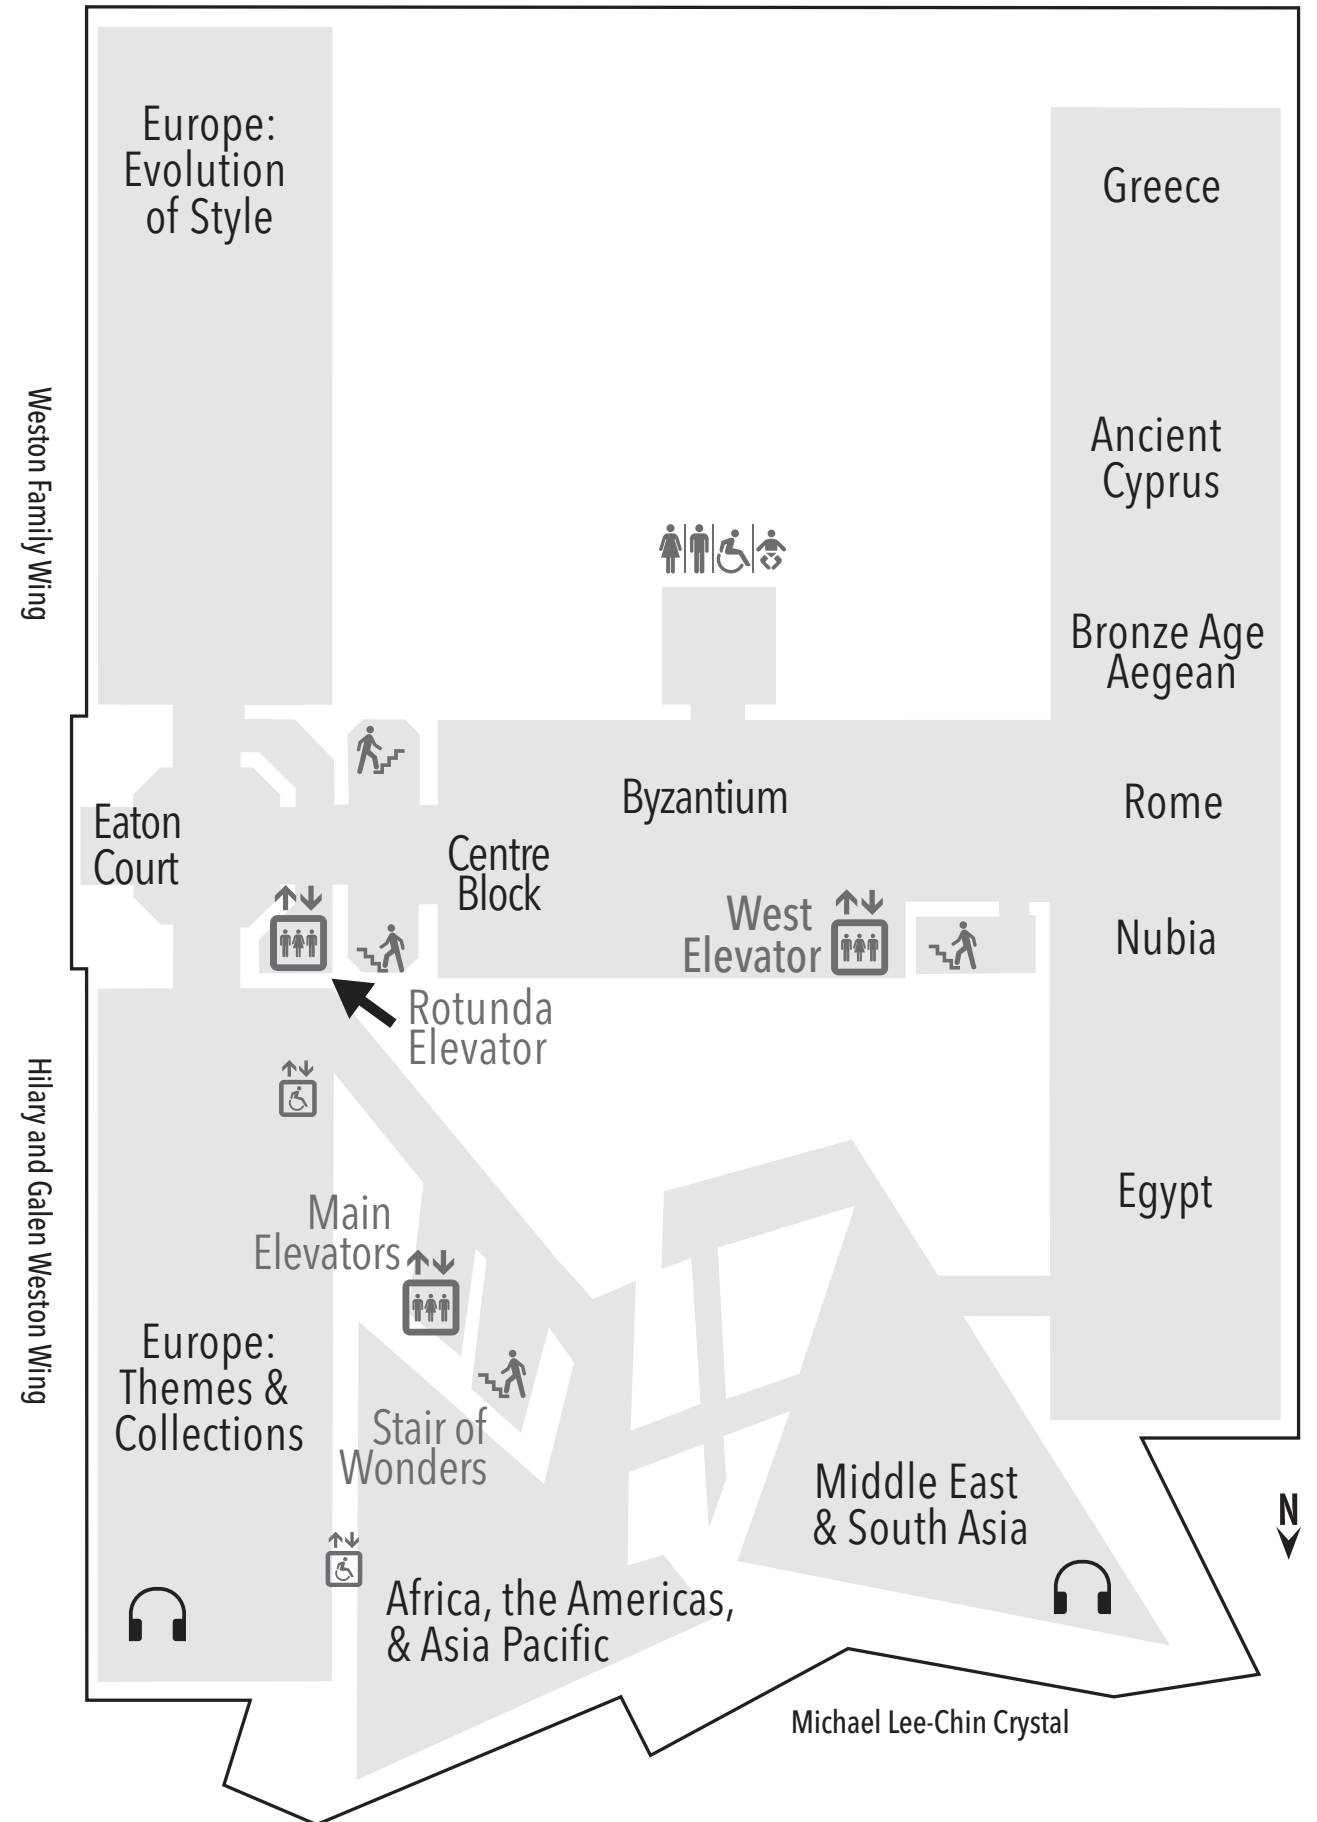

Continue your ROM journey!
Use the Main Elevators to access
the temporary exhibition
galleries on Level 4 and B2.

Use the Restaurant Elevator
to take a break in our
ROM Druxy's Café
on Level B1.

LEVEL 4

Quiet Zone

EAST

LEVEL B1

For more information, or
questions on access at
the ROM, please contact:
accessibility@rom.on.ca

ROYAL ONTARIO MUSEUM
100 Queen's Park, Toronto, ON M5S 2C6
T: 416.586.8000 www.rom.on.ca
#atROM #ROMa11y @ROMtoronto

MAP GUIDE

Need additional privacy?
Ask a Security Guard for the
First Aid and Special Needs Room
on the first floor.

MAIN ENTRANCE

LEVEL 1

Quiet Zone

LEVEL 2

LEVEL 3