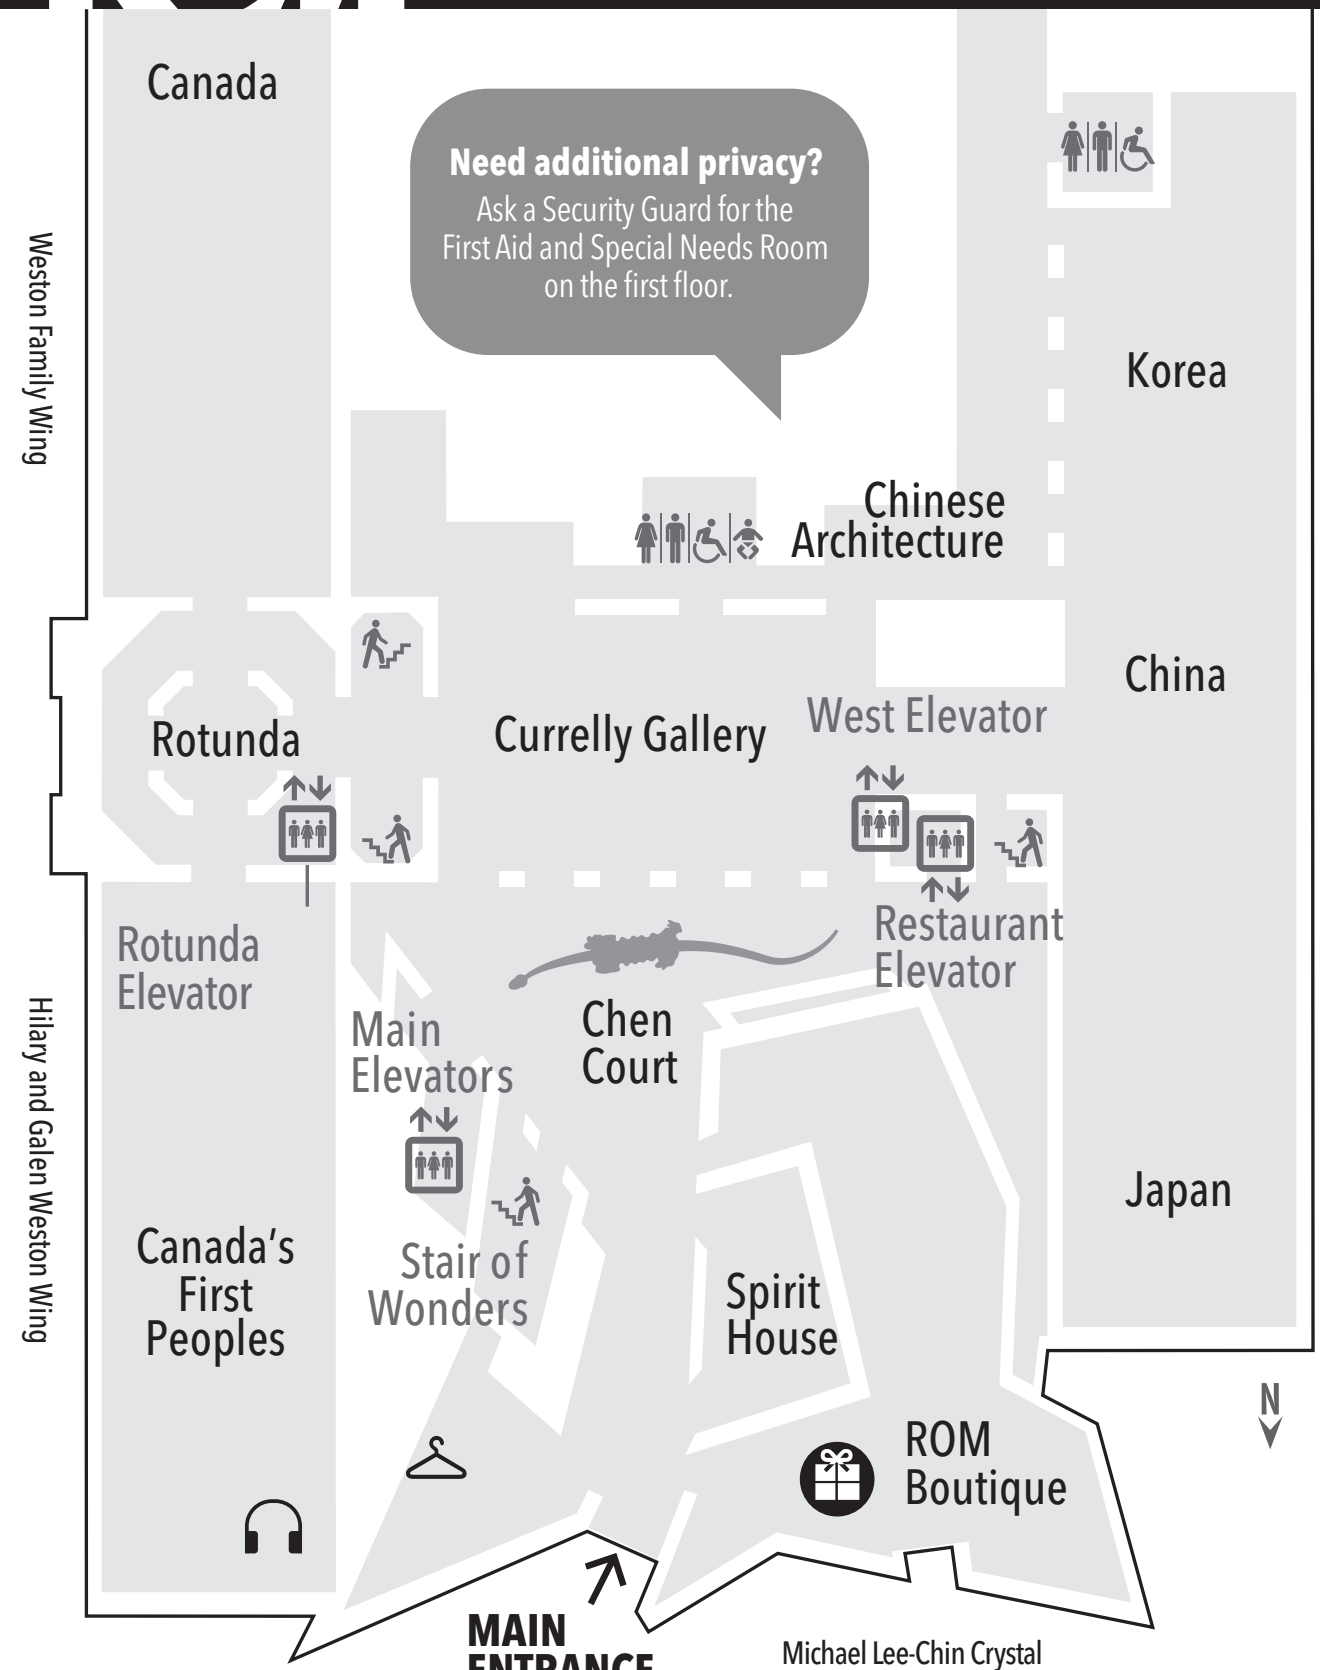

Continue your ROM journey!
Use the Main Elevators to access
the temporary exhibition
galleries on Level 4 and B2.

Use the Restaurant Elevator
to take a break in our
ROM Druxy's Café
on Level B1.

LEVEL 4

Quiet Zone

EAST

LEVEL B1

For more information, or
questions on access at
the ROM, please contact:
accessibility@rom.on.ca

ROYAL ONTARIO MUSEUM
100 Queen's Park, Toronto, ON M5S 2C6
T: 416.586.8000 www.rom.on.ca
#atROM #ROMa11y @ROMtoronto

MAP GUIDE

Need additional privacy?
Ask a Security Guard for the
First Aid and Special Needs Room
on the first floor.

MAIN ENTRANCE

LEVEL 1

Quiet Zone

LEVEL 2

LEVEL 3