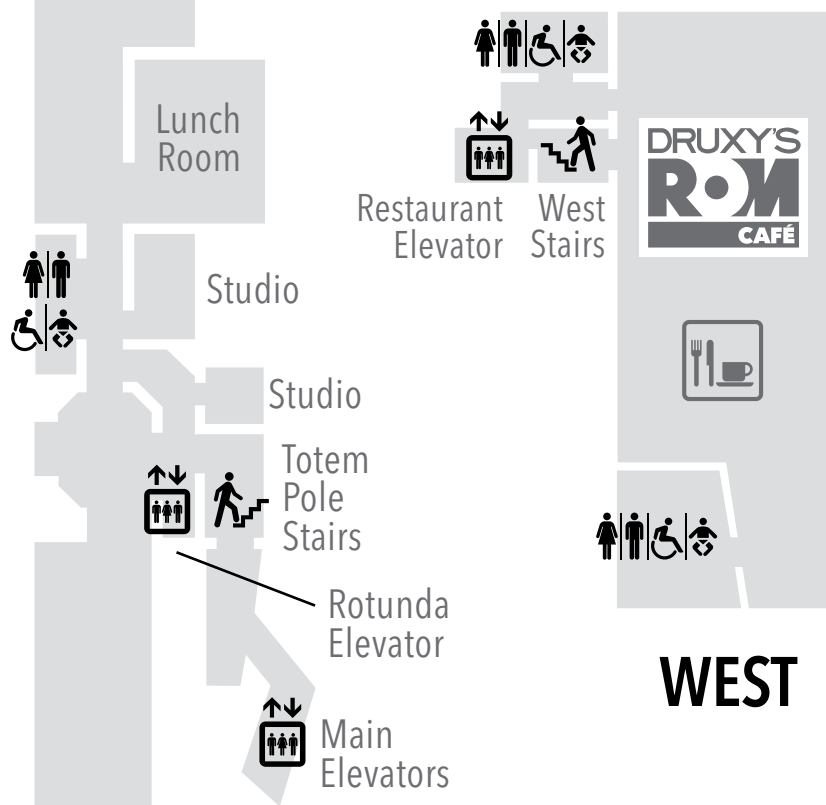

Continue your ROM journey!
Use the Main Elevators to access
the temporary exhibition
galleries on Level 4 and B2.

Use the Restaurant Elevator
to take a break in our
ROM Druxy's Café
on Level B1.

LEVEL 4

EAST

WEST

LEVEL B1

For more information, or
questions on access at
the ROM, please contact:
accessibility@rom.on.ca

ROYAL ONTARIO MUSEUM
100 Queen's Park, Toronto, ON M5S 2C6
T: 416.586.8000 www.rom.on.ca
#atROM #ROMa11y @ROMtoronto

ROM MOBILITY-FRIENDLY GUIDE

LEVEL 1

---> Mobility-Friendly Route

LEVEL 2

———> Alternate Route
 - - - -> Mobility-Friendly Route

LEVEL 3

———> Alternate Route
 - - - -> Mobility-Friendly Route