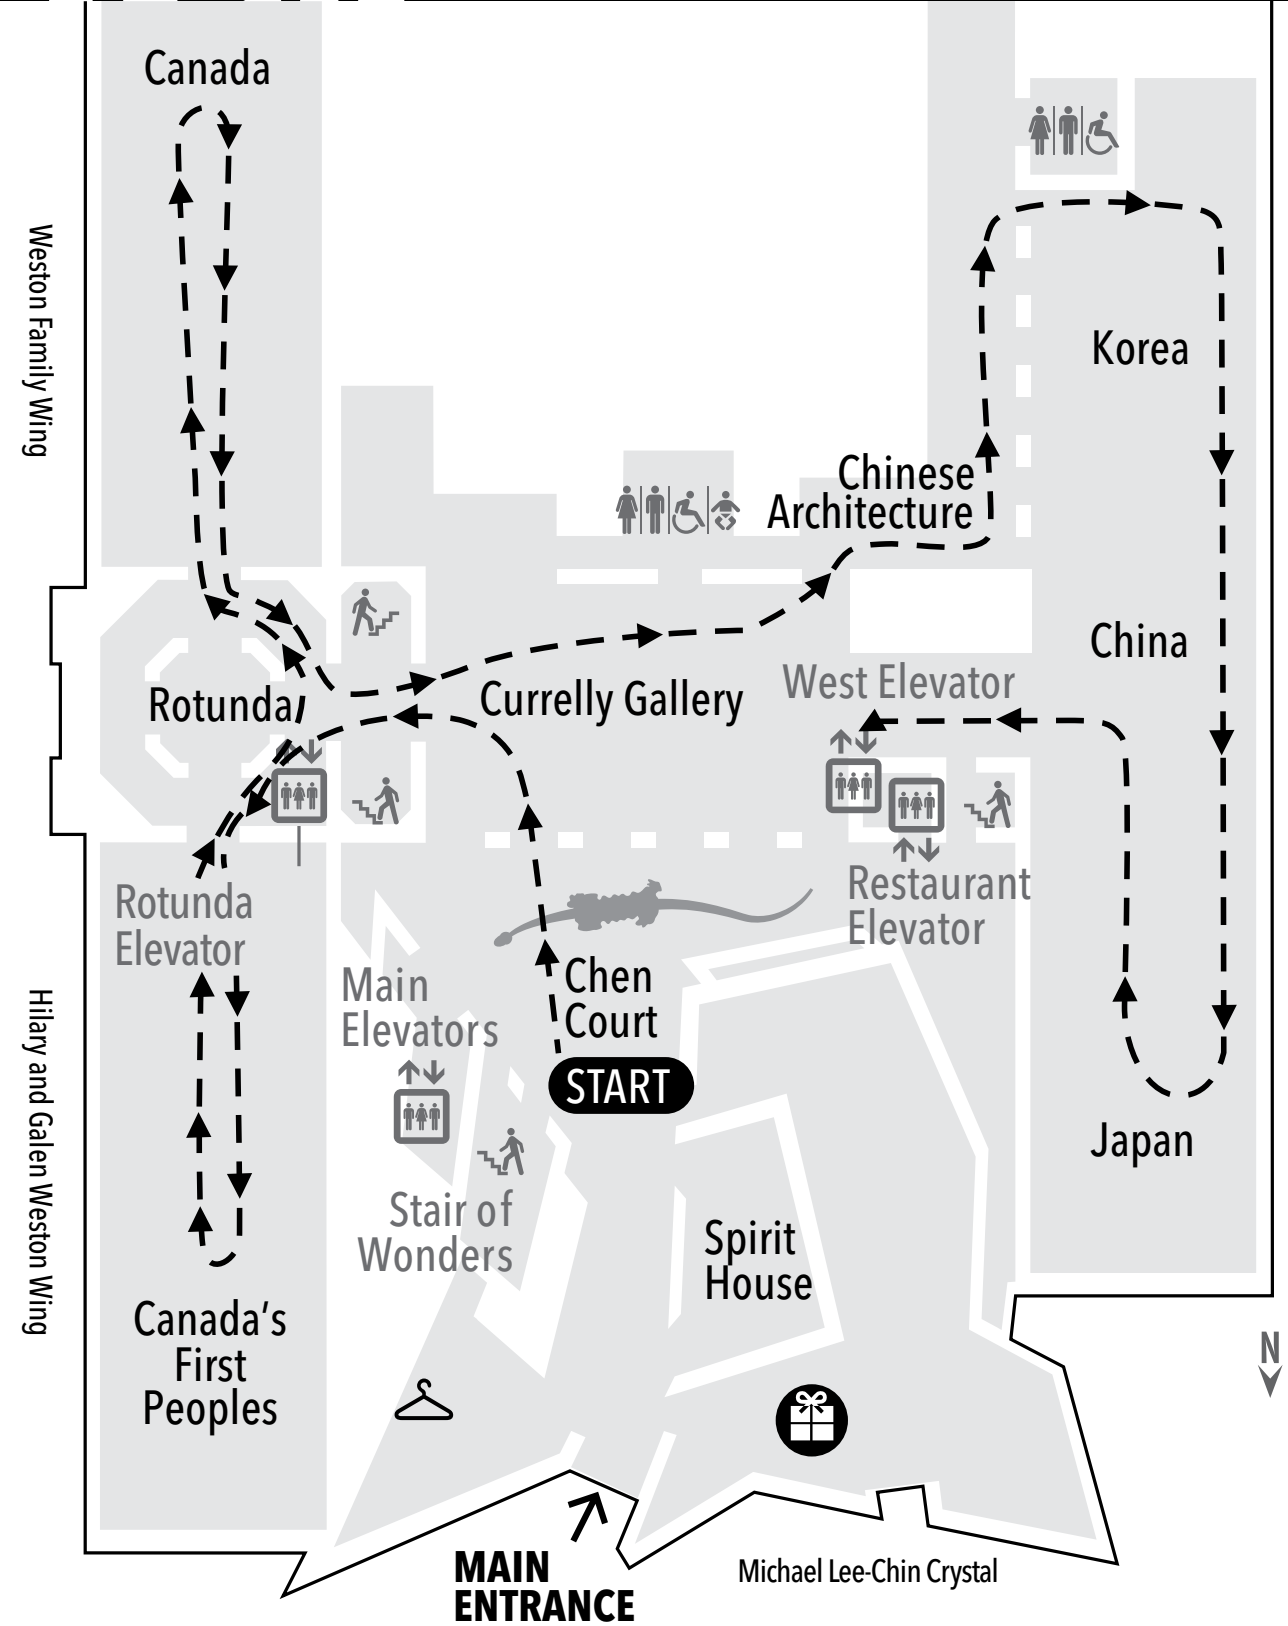

Continue your ROM journey!
Use the Main Elevators to access
the temporary exhibition
galleries on Level 4 and B2.

Use the Restaurant Elevator
to take a break in our
ROM Druxy's Café
on Level B1.

LEVEL 4

EAST

WEST

LEVEL B1

For more information, or
questions on access at
the ROM, please contact:
accessibility@rom.on.ca

ROYAL ONTARIO MUSEUM
100 Queen's Park, Toronto, ON M5S 2C6
T: 416.586.8000 www.rom.on.ca
#atROM #ROMa11y @ROMtoronto

ROM MOBILITY-FRIENDLY GUIDE

LEVEL 1

---> Mobility-Friendly Route

LEVEL 2

———> Alternate Route
 - - - -> Mobility-Friendly Route

LEVEL 3

———> Alternate Route
 - - - -> Mobility-Friendly Route