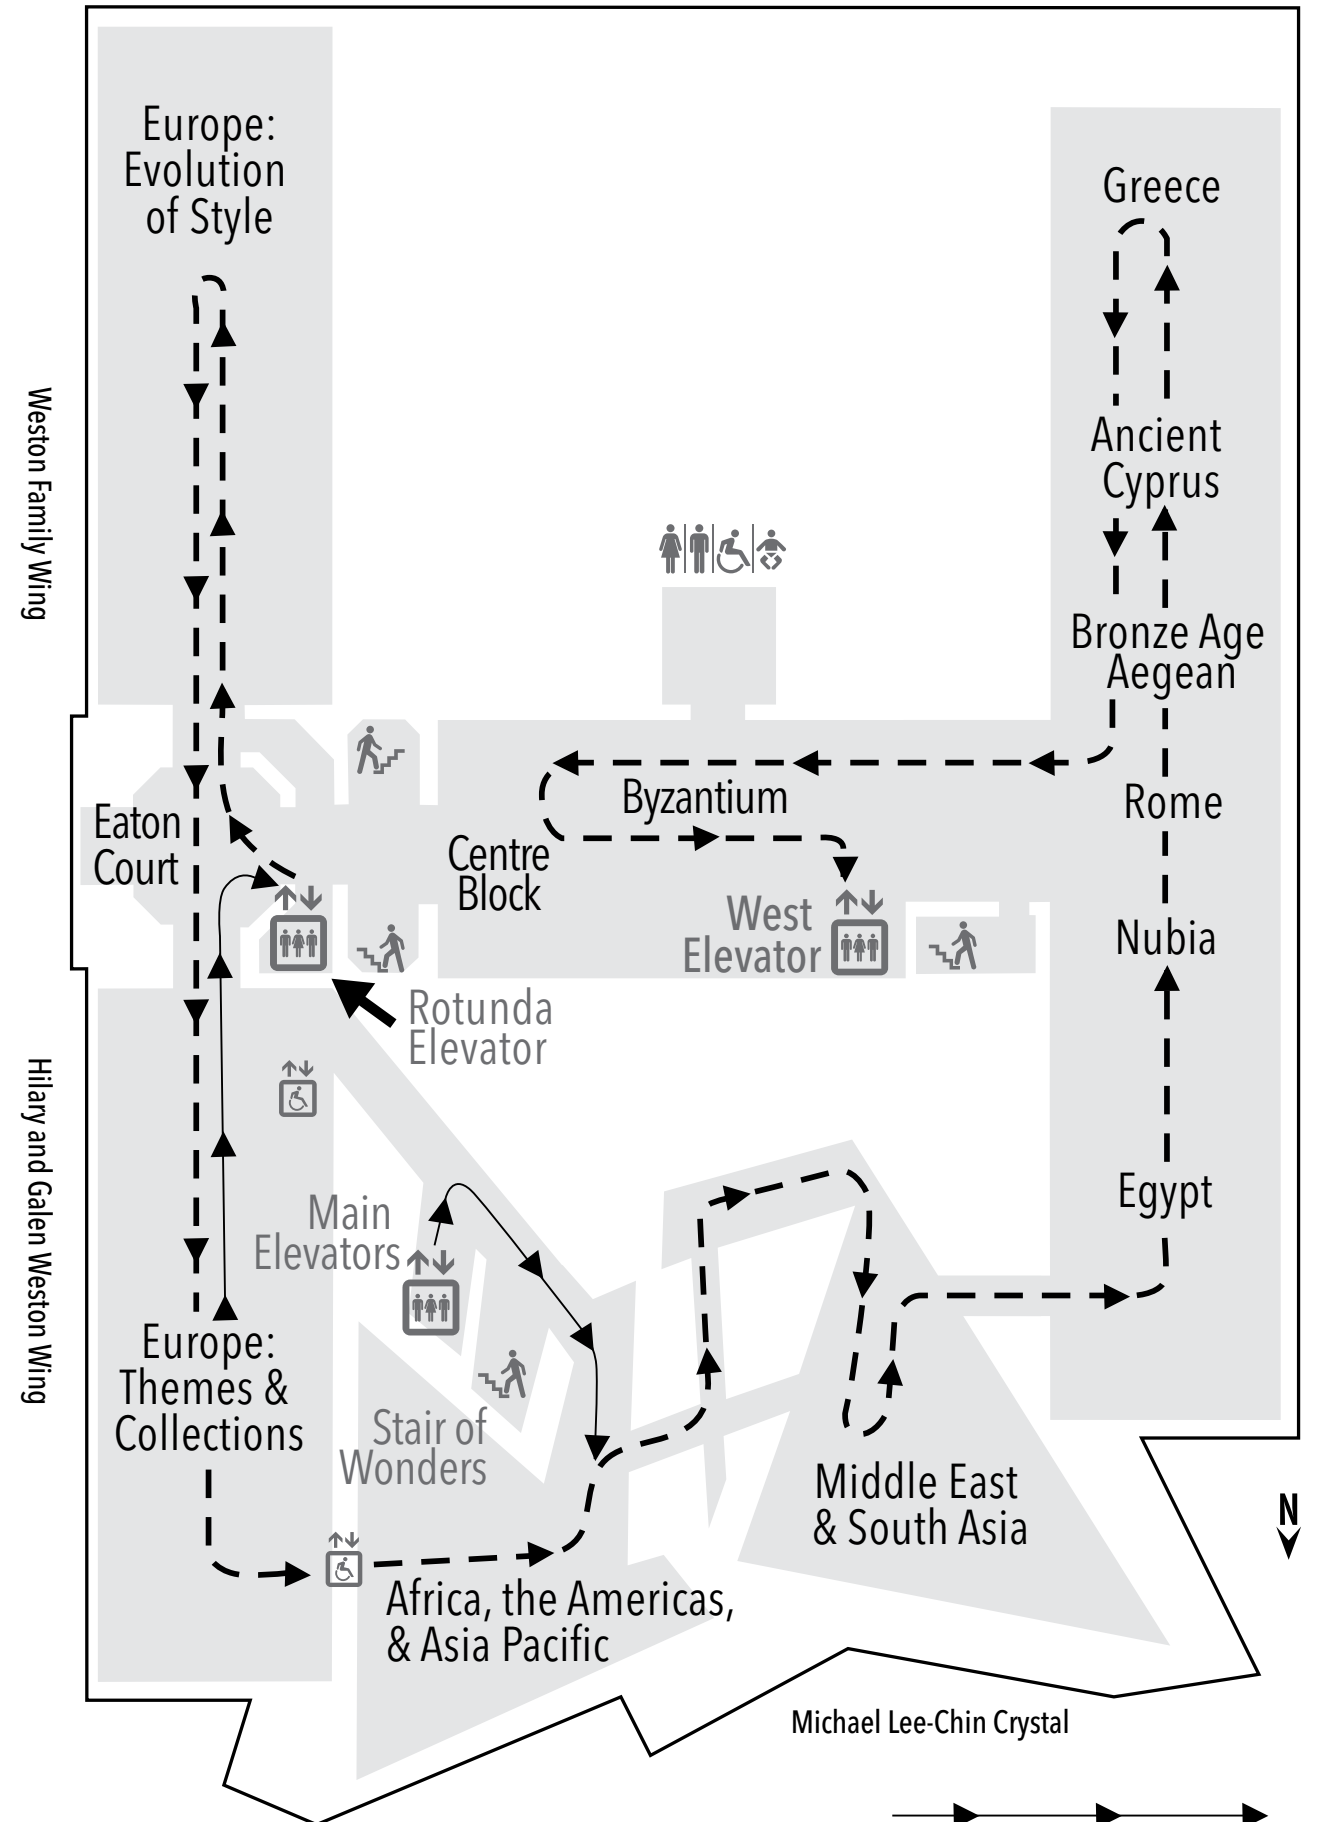

Continue your ROM journey!
Use the Main Elevators to access
the temporary exhibition
galleries on Level 4 and B2.

Use the Restaurant Elevator
to take a break in our
ROM Druxy's Café
on Level B1.

LEVEL 4

EAST

WEST

LEVEL B1

For more information, or
questions on access at
the ROM, please contact:
accessibility@rom.on.ca

ROYAL ONTARIO MUSEUM
100 Queen's Park, Toronto, ON M5S 2C6
T: 416.586.8000 www.rom.on.ca
#atROM #ROMa11y @ROMtoronto

ROM MOBILITY-FRIENDLY GUIDE

LEVEL 1

---> Mobility-Friendly Route

LEVEL 2

———> Alternate Route
 - - - -> Mobility-Friendly Route

LEVEL 3

———> Alternate Route
 - - - -> Mobility-Friendly Route