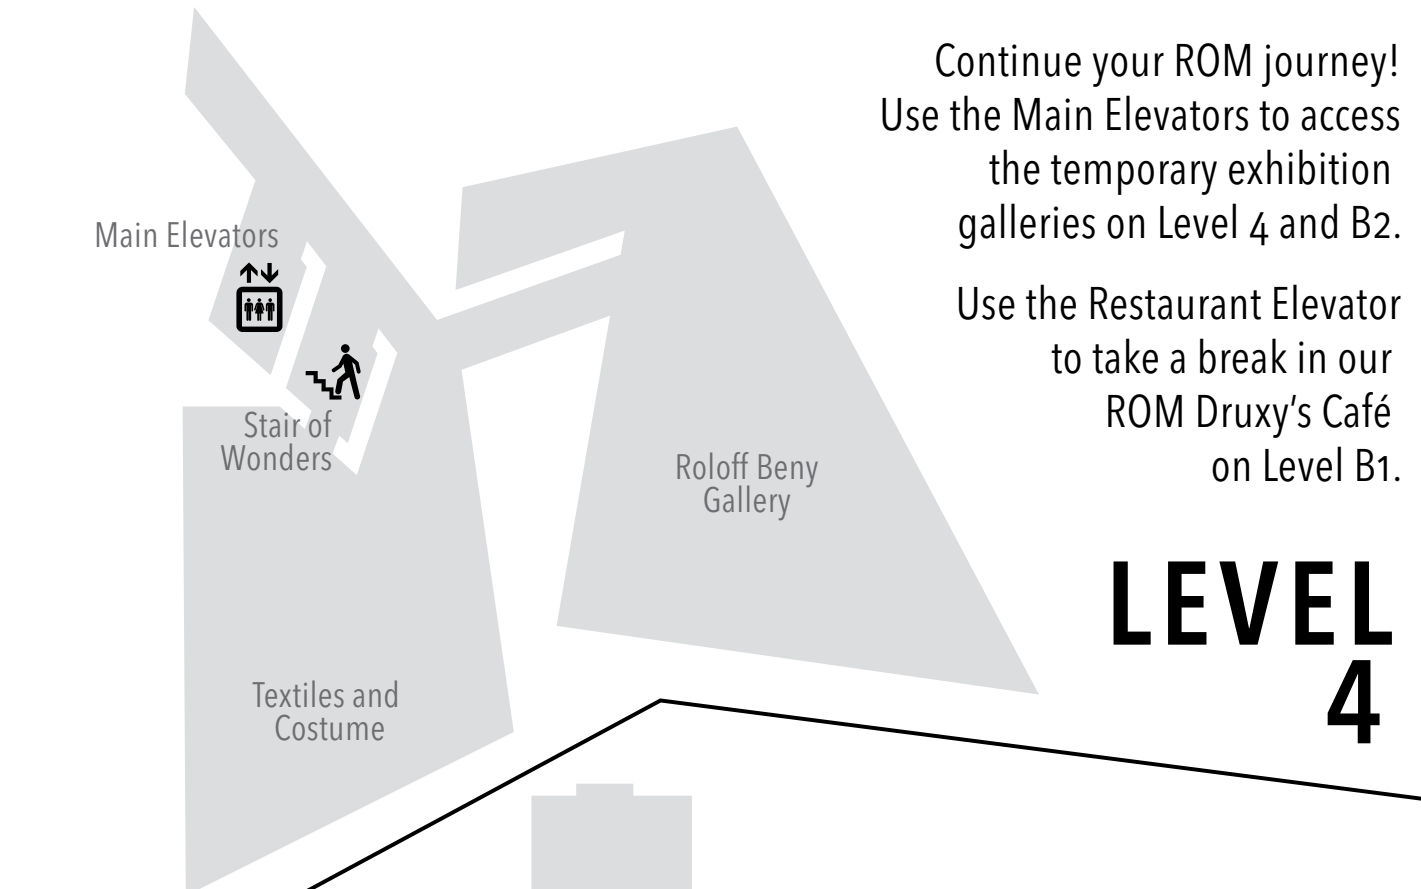

Continue your ROM journey!
Use the Main Elevators to access
the temporary exhibition
galleries on Level 4 and B2.

Use the Restaurant Elevator
to take a break in our
ROM Druxy's Café
on Level B1.

LEVEL 4

EAST

WEST

LEVEL B1

For more information, or
questions on access at
the ROM, please contact:
accessibility@rom.on.ca

ROYAL ONTARIO MUSEUM
100 Queen's Park, Toronto, ON M5S 2C6
T: 416.586.8000 www.rom.on.ca
#atROM #ROMa11y @ROMtoronto

ROM MOBILITY-FRIENDLY GUIDE

LEVEL 1

---> Mobility-Friendly Route

LEVEL 2

———> Alternate Route
 - - - -> Mobility-Friendly Route

LEVEL 3

———> Alternate Route
 - - - -> Mobility-Friendly Route