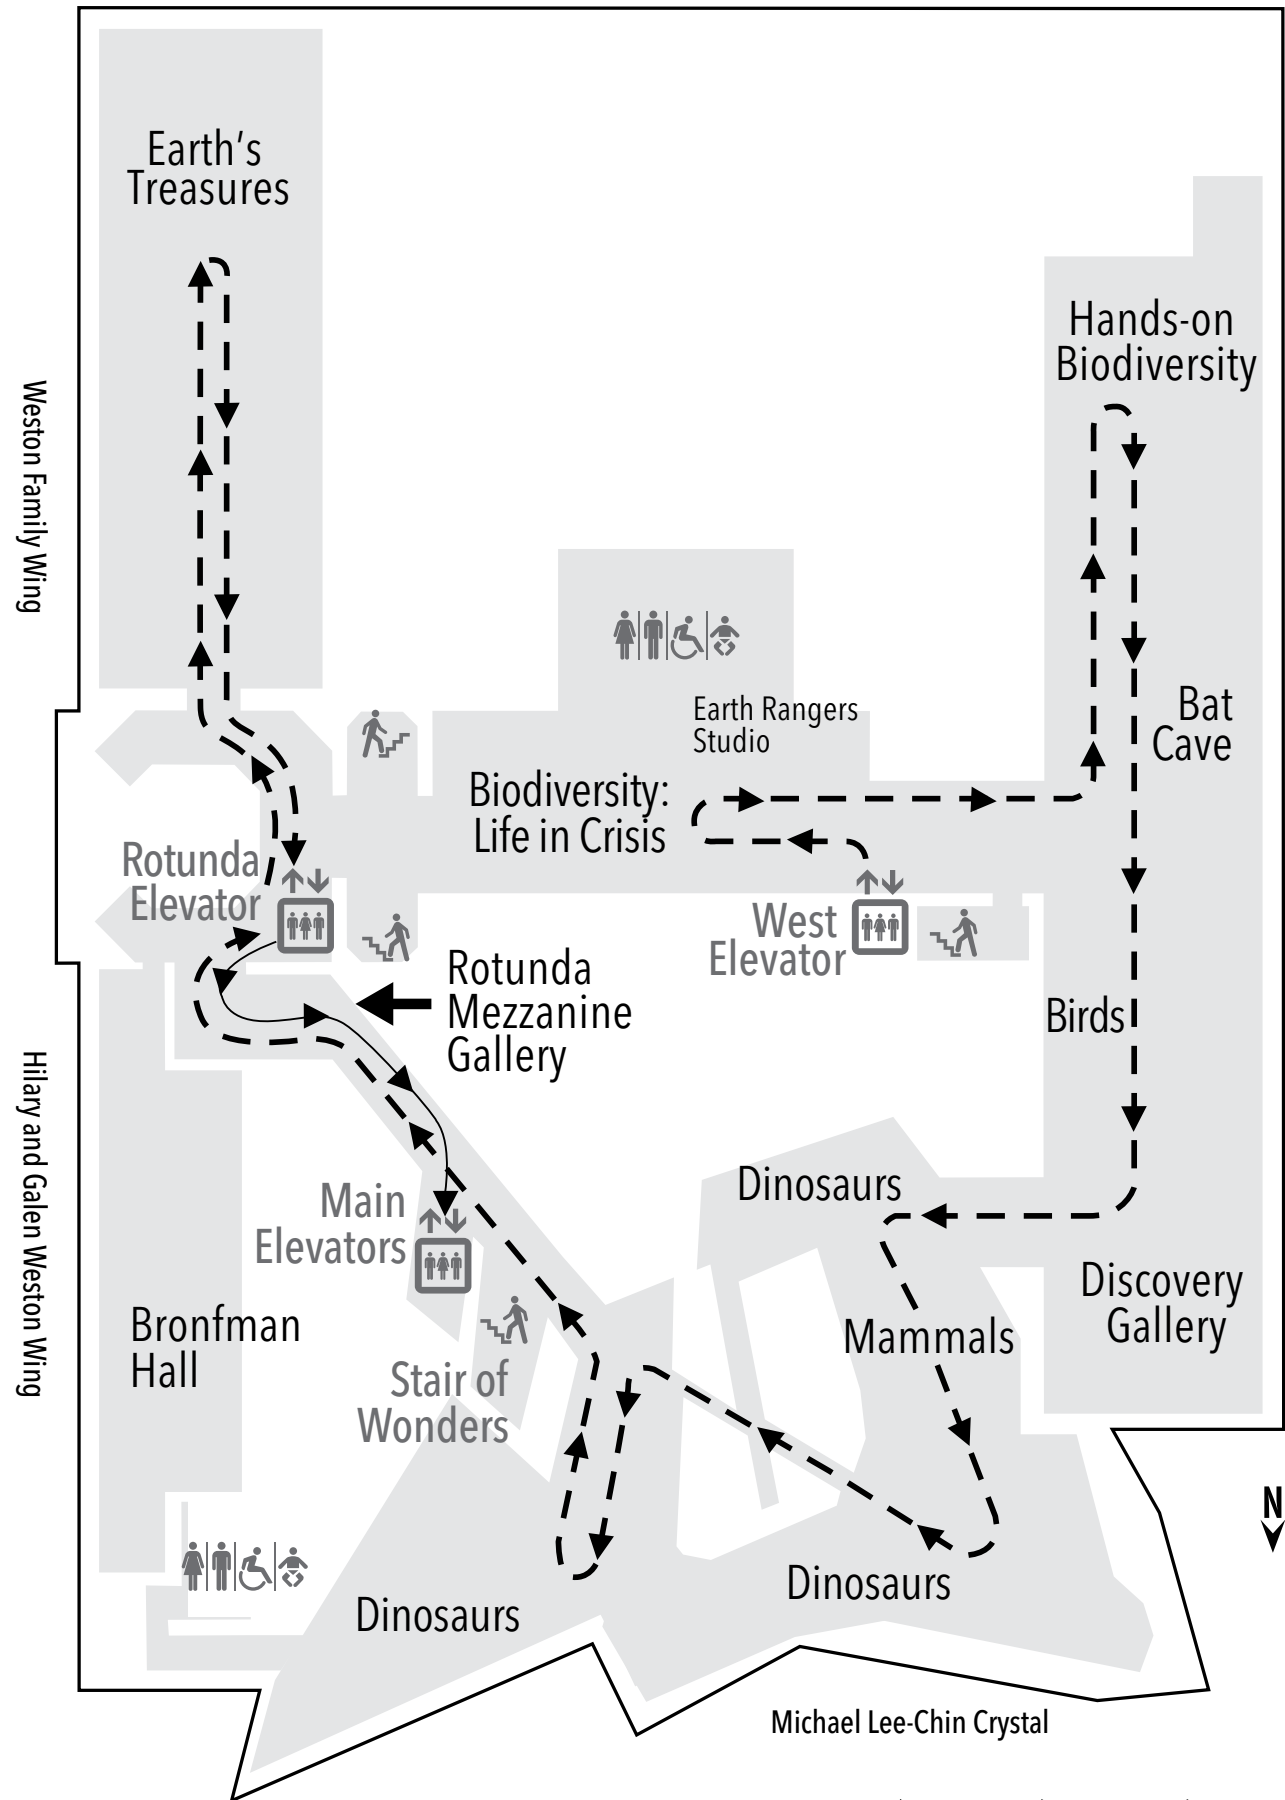

Continue your ROM journey!
Use the Main Elevators to access
the temporary exhibition
galleries on Level 4 and B2.

Use the Restaurant Elevator
to take a break in our
ROM Druxy's Café
on Level B1.

LEVEL 4

EAST

WEST

LEVEL B1

For more information, or
questions on access at
the ROM, please contact:
accessibility@rom.on.ca

ROYAL ONTARIO MUSEUM
100 Queen's Park, Toronto, ON M5S 2C6
T: 416.586.8000 www.rom.on.ca
#atROM #ROMa11y @ROMtoronto

ROM MOBILITY-FRIENDLY GUIDE

LEVEL 1

---> Mobility-Friendly Route

LEVEL 2

———> Alternate Route
 - - - -> Mobility-Friendly Route

LEVEL 3

———> Alternate Route
 - - - -> Mobility-Friendly Route