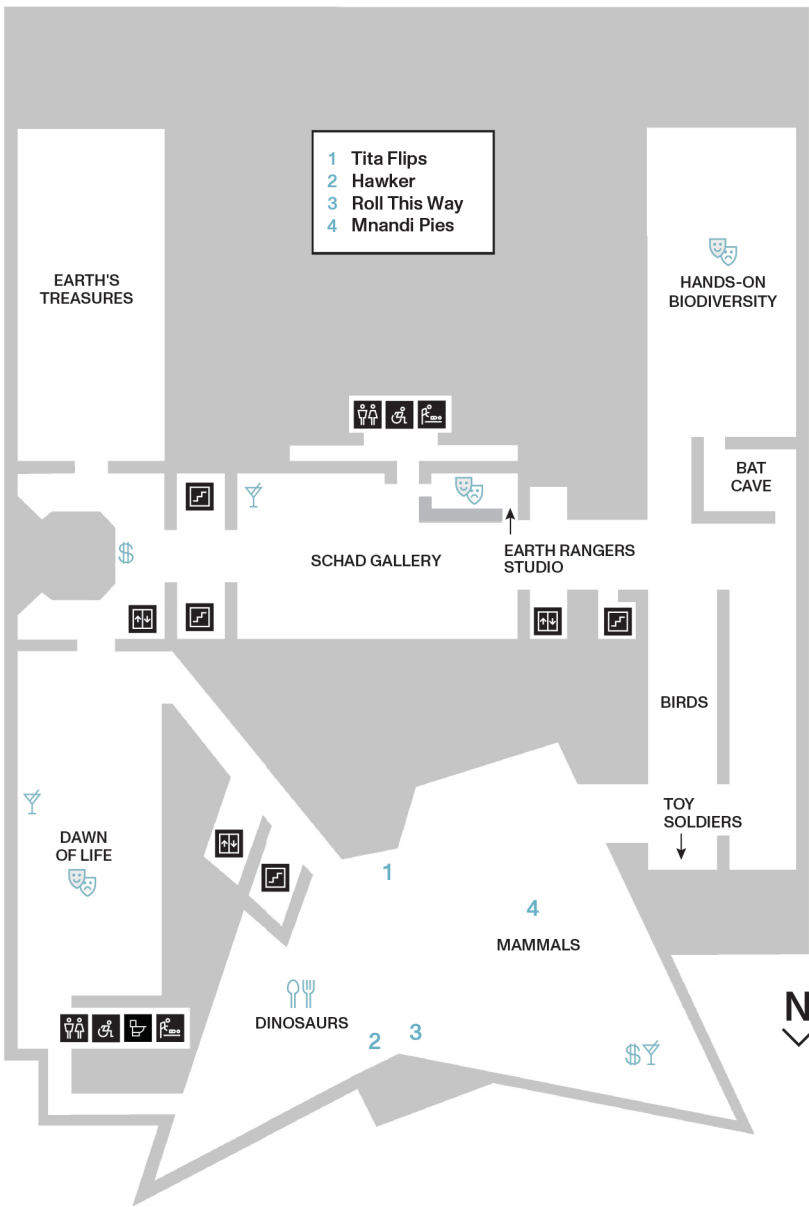

LEVEL 2

Roaming

Trash Panda Brass 8:30 – 8:45 pm, 9:30 – 9:45 pm, 10:30 – 10:45 pm

Dawn of Life

Face Paint 7:15 – 11:00 pm

Earth Rangers Studio

The Beautiful Game: A Playable History of Soccer Video Games
7:15 – 11:00 pm

Hands-on Biodiversity

Various Interactives 7:15 – 10:30 pm

Bar Service

Until 11:00 pm

ROMBucks

Until 10:30 pm

Food Vendors