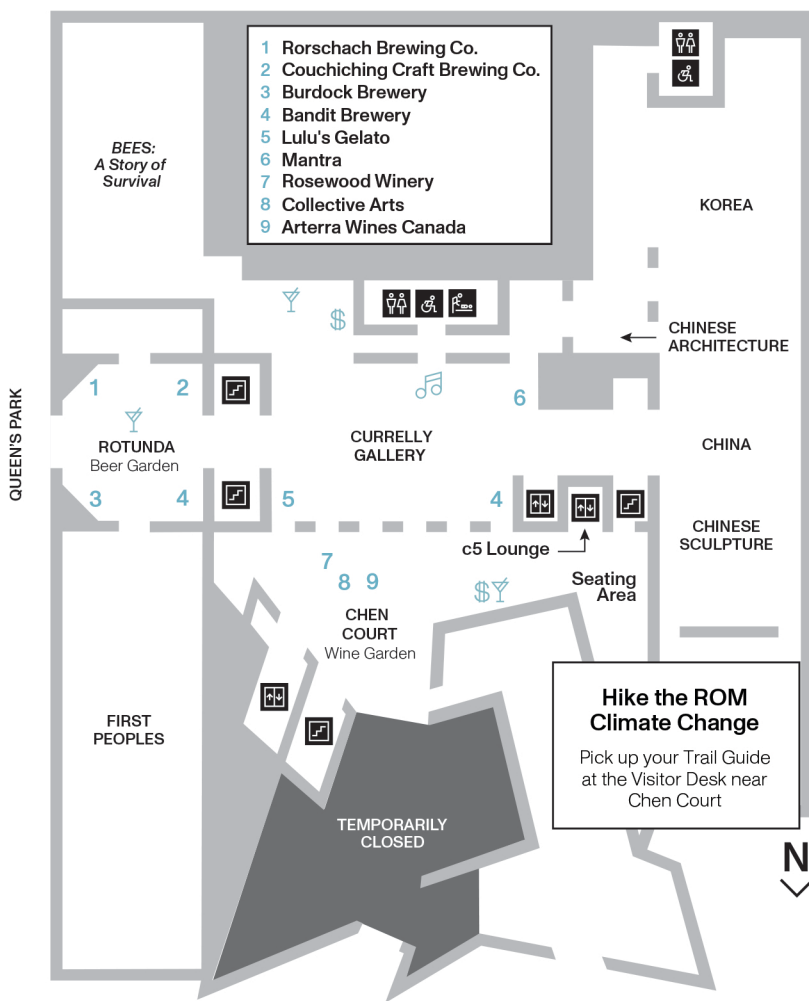

ROM AFTER DARK

LEVEL 1

Currelly Gallery

Moving Monuments featuring Danny Shaddick and Shad

Performance Partners: Atlas Obscura and Destination Toronto

9:00 – 9:15 pm, 10:00 – 10:15 pm

DJ TLO 7:15 – 8:00 pm, 8:15 – 9:00 pm

DJ Cozmic Cat 9:30 – 10:00 pm, 10:15 – 11:30 pm

Bar Service

Until 11:00 pm

ROMBucks

Until 10:30 pm

Roaming

Hitmen Drum Line 8:00 – 8:15 pm, 9:15 – 9:30 pm

Special Exhibition Gallery

Eaton Court

Photobooth 7:15 – 11:00 pm

Centre Block

Shokkan: Material Encounters in Japanese Art

European Rotating Exhibitions

Crawford Lake: Layers in Time

Bar Service

Until 11:00 pm

ROMBucks

Until 10:30 pm

LEVEL 5 (Elevator Access Only)

c5 Lounge

 **DJ Fawn Big Canoe** 7:30 – 8:30 pm, 9:00 – 9:30 pm,
10:00 – 11:15 pm

Sean Stanley Trio 8:30 – 9:00 pm, 9:30 – 10:00 pm

Bee-utiful Headband Craft 7:30 – 11:15 pm