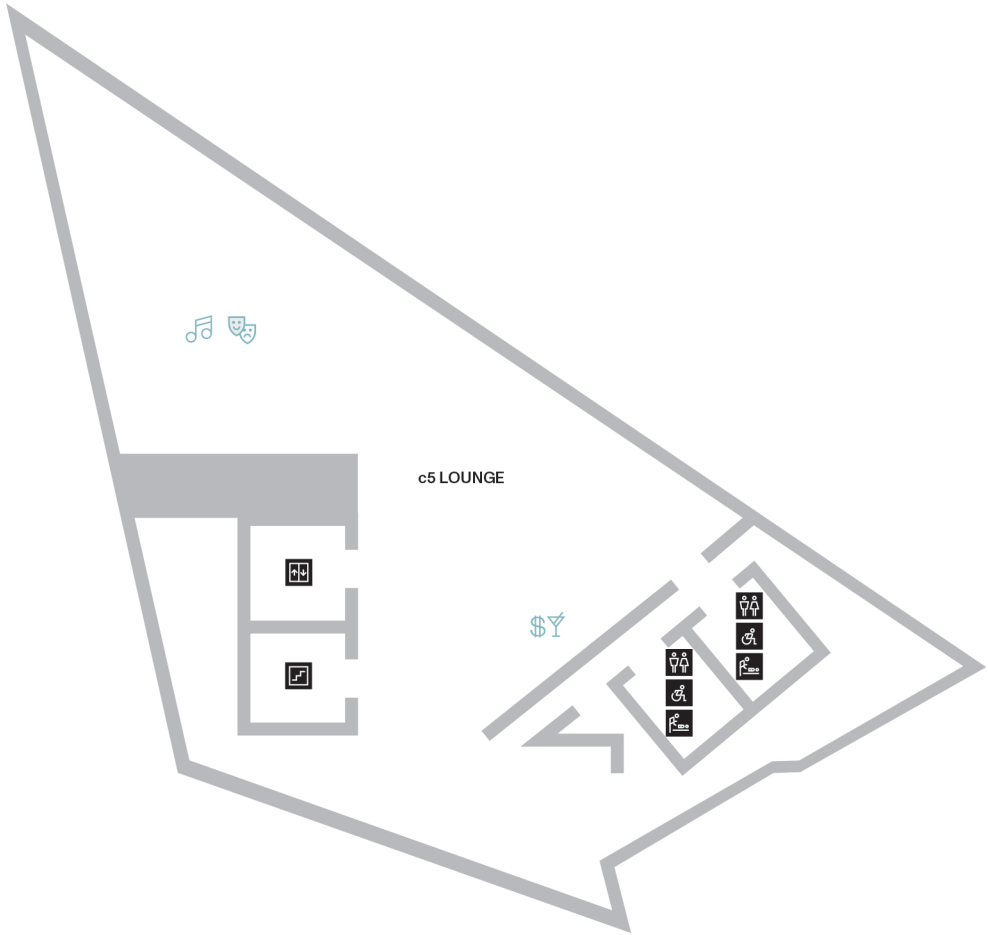

Eaton Court

Photobooth 7:15 – 11:00 pm

Centre Block

Shokkan: Material Encounters in Japanese Art

European Rotating Exhibitions

Crawford Lake: Layers in Time

Bar Service

Until 11:00 pm

ROMBucks

Until 10:30 pm

LEVEL 5 (Elevator Access Only)

c5 Lounge

 **DJ Fawn Big Canoe** 7:30 – 8:30 pm, 9:00 – 9:30 pm,
10:00 – 11:15 pm

Sean Stanley Trio 8:30 – 9:00 pm, 9:30 – 10:00 pm

Bee-utiful Headband Craft 7:30 – 11:15 pm