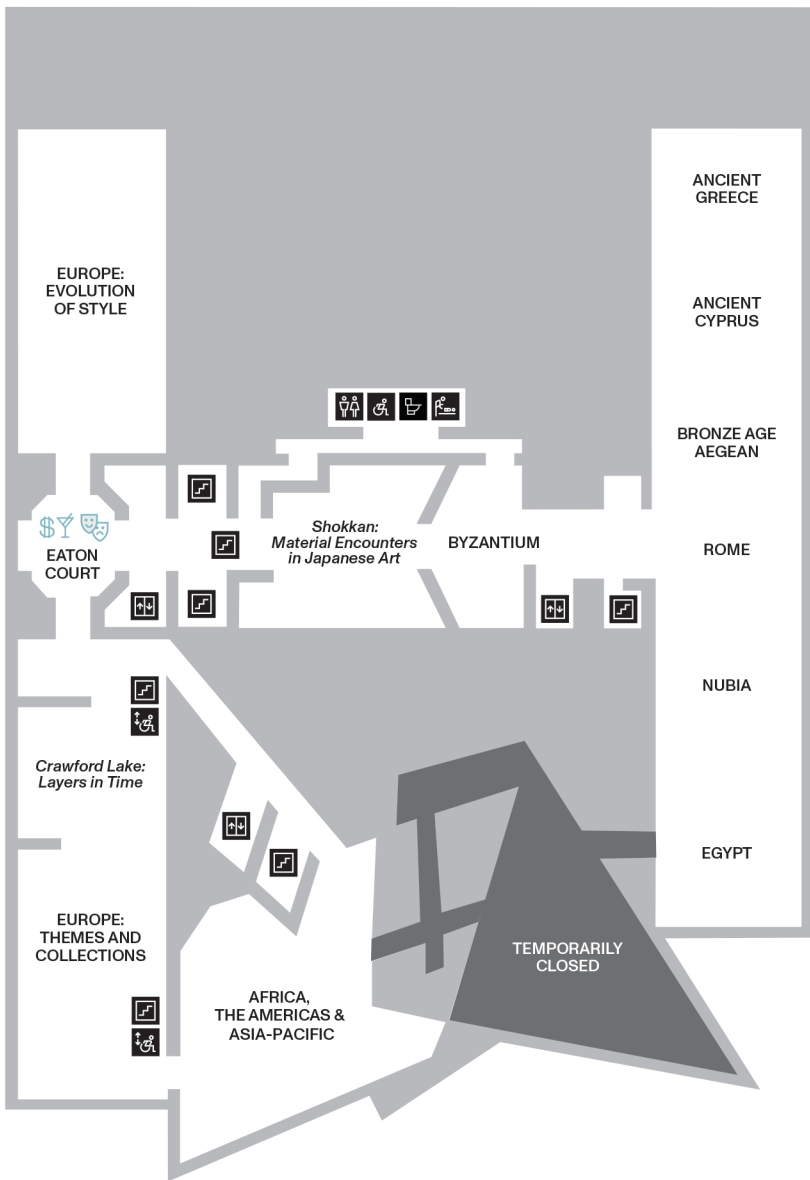

DJ Cozmic Cat 9:30 – 10:00 pm, 10:15 – 11:30 pm

Bar Service

Until 11:00 pm

ROMBucks

Until 10:30 pm

Roaming

Hitmen Drum Line 8:00 – 8:15 pm, 9:15 – 9:30 pm

Special Exhibition Gallery

Hands-on Biodiversity

Various Interactives 7:15 – 10:30 pm

Bar Service

Until 11:00 pm

ROMBucks

Until 10:30 pm

Food Vendors

LEVEL 3

Eaton Court

Photobooth 7:15 – 11:00 pm

Centre Block

Shokkan: Material Encounters in Japanese Art

European Rotating Exhibitions

Crawford Lake: Layers in Time

Bar Service

Until 11:00 pm

ROMBucks

Until 10:30 pm

LEVEL 5 (Elevator Access Only)

c5 Lounge

 **DJ Fawn Big Canoe** 7:30 – 8:30 pm, 9:00 – 9:30 pm,
10:00 – 11:15 pm

Sean Stanley Trio 8:30 – 9:00 pm, 9:30 – 10:00 pm

Bee-utiful Headband Craft 7:30 – 11:15 pm